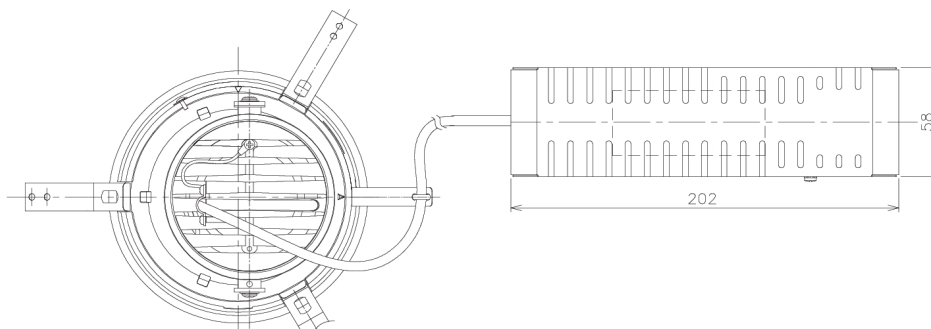

Item no. DD136-2530DB9030-R

Series Name: Cledy versa R-G Antiglare
(DD136-AG-R)

Dark Mirror Reflector

Installation	Recessed mount
Type	Cledy versa R-G Antiglare (DD136-AG-R)
Fixture wattage	23W
Beam angle	32 deg
Color Temp.	3000K
CRI	Ra>90
Luminous	2131 lm
Body	Die-cast aluminum alloy
Body finish	N/A
Trim finish	Black
Reflector finish	Dark Mirror
IP Rate	IP20
Light source	COB module
Input Voltage	AC220~240V
Dimming Type	Non-Dimmable
Certificate	CE, CCC
Cut Hole	125mm