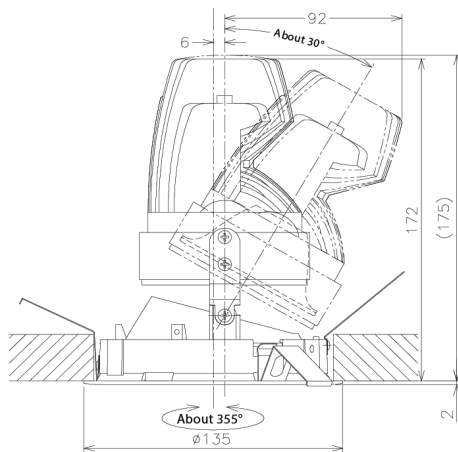

Item no. DD136-2530DB9030-R

Series Name: Cledy versa R-G Antiglare
(DD136-AG-R)

Dark Mirror Reflector

Installation	Recessed mount
Type	Cledy versa R-G Antiglare (DD136-AG-R)
Fixture wattage	23W
Beam angle	32 deg
Color Temp.	3000K
CRI	Ra>90
Luminous	2131 lm
Body	Die-cast aluminum alloy
Body finish	N/A
Trim finish	Black
Reflector finish	Dark Mirror
IP Rate	IP20
Light source	COB module
Input Voltage	AC220~240V
Dimming Type	Non-Dimmable
Certificate	CE, CCC
Cut Hole	125mm