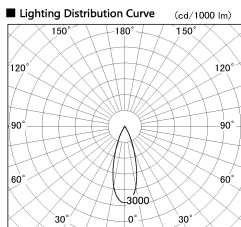

Item no. DD136-2530DB9030-R

Series Name: Cledy versa R-G Antiglare
(DD136-AG-R)

Dark Mirror Reflector

Installation	Recessed mount
Type	Cledy versa R-G Antiglare (DD136-AG-R)
Fixture wattage	23W
Beam angle	32 deg
Color Temp.	3000K
CRI	Ra>90
Luminous	2131 lm
Body	Die-cast aluminum alloy
Body finish	N/A
Trim finish	Black
Reflector finish	Dark Mirror
IP Rate	IP20
Light source	COB module
Input Voltage	AC220~240V
Dimming Type	Non-Dimmable
Certificate	CE, CCC
Cut Hole	125mm