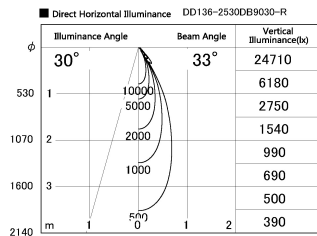

Item no. DD136-2530DB9030-R

Series Name: Cledy versa R-G Antiglare
(DD136-AG-R)

Dark Mirror Reflector

Installation	Recessed mount
Type	Cledy versa R-G Antiglare (DD136-AG-R)
Fixture wattage	23W
Beam angle	32 deg
Color Temp.	3000K
CRI	Ra>90
Luminous	2131 lm
Body	Die-cast aluminum alloy
Body finish	N/A
Trim finish	Black
Reflector finish	Dark Mirror
IP Rate	IP20
Light source	COB module
Input Voltage	AC220~240V
Dimming Type	Non-Dimmable
Certificate	CE, CCC
Cut Hole	125mm