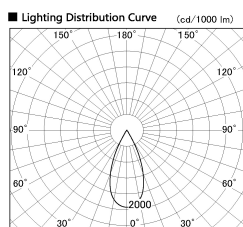

Item no. DD136-2540DB9030-R

Series Name: Cledy versa R-G Antiglare
(DD136-AG-R)

Dark Mirror Reflector

Installation	Recessed mount
Type	Cledy versa R-G Antiglare (DD136-AG-R)
Fixture wattage	23W
Beam angle	43 deg
Color Temp.	3000K
CRI	Ra>90
Luminous	2199 lm
Body	Die-cast aluminum alloy
Body finish	N/A
Trim finish	Black
Reflector finish	Dark Mirror
IP Rate	IP20
Light source	COB module
Input Voltage	AC220~240V
Dimming Type	Non-Dimmable
Certificate	CE, CCC
Cut Hole	125mm