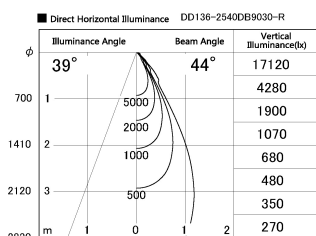

Item no. DD136-2540DB9030-R

Series Name: Cledy versa R-G Antiglare
(DD136-AG-R)

Dark Mirror Reflector

Installation	Recessed mount
Type	Cledy versa R-G Antiglare (DD136-AG-R)
Fixture wattage	23W
Beam angle	43 deg
Color Temp.	3000K
CRI	Ra>90
Luminous	2199 lm
Body	Die-cast aluminum alloy
Body finish	N/A
Trim finish	Black
Reflector finish	Dark Mirror
IP Rate	IP20
Light source	COB module
Input Voltage	AC220~240V
Dimming Type	Non-Dimmable
Certificate	CE, CCC
Cut Hole	125mm