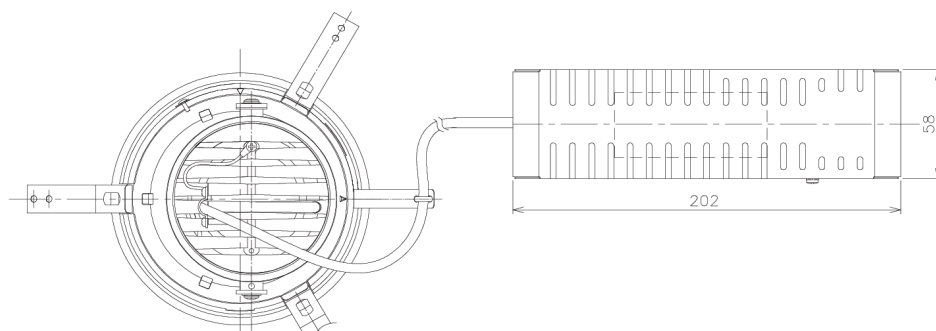

Item no. DD136-2540DB9030-R

Series Name: Cledy versa R-G Antiglare
(DD136-AG-R)

Dark Mirror Reflector

Installation	Recessed mount
Type	Cledy versa R-G Antiglare (DD136-AG-R)
Fixture wattage	23W
Beam angle	43 deg
Color Temp.	3000K
CRI	Ra>90
Luminous	2199 lm
Body	Die-cast aluminum alloy
Body finish	N/A
Trim finish	Black
Reflector finish	Dark Mirror
IP Rate	IP20
Light source	COB module
Input Voltage	AC220~240V
Dimming Type	Non-Dimmable
Certificate	CE, CCC
Cut Hole	125mm