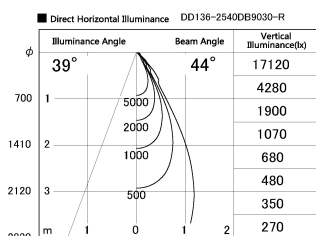

Item no. DD136-2540DB9030-R

Series Name: Cledy versa R-G Antiglare  
(DD136-AG-R)

Dark Mirror Reflector

Installation	Recessed mount
Type	Cledy versa R-G Antiglare (DD136-AG-R)
Fixture wattage	23W
Beam angle	43 deg
Color Temp.	3000K
CRI	Ra>90
Luminous	2199 lm
Body	Die-cast aluminum alloy
Body finish	N/A
Trim finish	Black
Reflector finish	Dark Mirror
IP Rate	IP20
Light source	COB module
Input Voltage	AC220~240V
Dimming Type	Non-Dimmable
Certificate	CE, CCC
Cut Hole	125mm