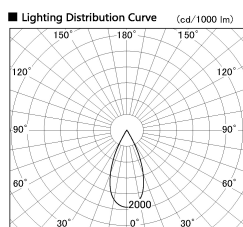

Item no. DD136-2540DB9030-R

Series Name: Cledy versa R-G Antiglare  
(DD136-AG-R)

Dark Mirror Reflector

Installation	Recessed mount
Type	Cledy versa R-G Antiglare (DD136-AG-R)
Fixture wattage	23W
Beam angle	43 deg
Color Temp.	3000K
CRI	Ra>90
Luminous	2199 lm
Body	Die-cast aluminum alloy
Body finish	N/A
Trim finish	Black
Reflector finish	Dark Mirror
IP Rate	IP20
Light source	COB module
Input Voltage	AC220~240V
Dimming Type	Non-Dimmable
Certificate	CE, CCC
Cut Hole	125mm