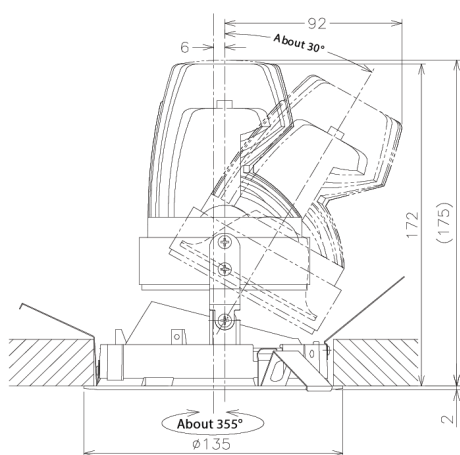

Item no. DD136-2540DB9030-R

Series Name: Cledy versa R-G Antiglare
(DD136-AG-R)

Dark Mirror Reflector

Installation	Recessed mount
Type	Cledy versa R-G Antiglare (DD136-AG-R)
Fixture wattage	23W
Beam angle	43 deg
Color Temp.	3000K
CRI	Ra>90
Luminous	2199 lm
Body	Die-cast aluminum alloy
Body finish	N/A
Trim finish	Black
Reflector finish	Dark Mirror
IP Rate	IP20
Light source	COB module
Input Voltage	AC220~240V
Dimming Type	Non-Dimmable
Certificate	CE, CCC
Cut Hole	125mm