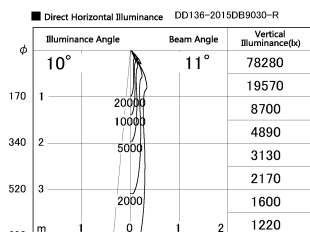

Item no. DD136-2015DB9030-R

Series Name: Cledy versa R-G Antiglare
(DD136-AG-R)

Dark Mirror Reflector

Installation	Recessed mount
Type	Cledy versa R-G Antiglare (DD136-AG-R)
Fixture wattage	20W
Beam angle	12 deg
Color Temp.	3000K
CRI	Ra>90
Luminous	1524 lm
Body	Die-cast aluminum alloy
Body finish	N/A
Trim finish	Black
Reflector finish	Dark Mirror
IP Rate	IP20
Light source	COB module
Input Voltage	AC220~240V
Dimming Type	Non-Dimmable
Certificate	CE, CCC
Cut Hole	125mm