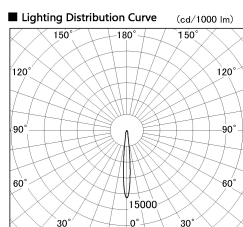

Item no. DD136-2015DB9030-R

Series Name: Cledy versa R-G Antiglare
(DD136-AG-R)

Dark Mirror Reflector

Installation	Recessed mount
Type	Cledy versa R-G Antiglare (DD136-AG-R)
Fixture wattage	20W
Beam angle	12 deg
Color Temp.	3000K
CRI	Ra>90
Luminous	1524 lm
Body	Die-cast aluminum alloy
Body finish	N/A
Trim finish	Black
Reflector finish	Dark Mirror
IP Rate	IP20
Light source	COB module
Input Voltage	AC220~240V
Dimming Type	Non-Dimmable
Certificate	CE, CCC
Cut Hole	125mm