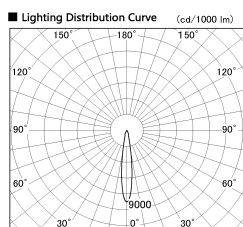

Item no. DD136-2020DB9030-R

Series Name: Cledy versa R-G Antiglare  
(DD136-AG-R)

Dark Mirror Reflector

Direct Horizontal Illuminance DD136-2020DB9030-R

φ	Illuminance Angle	Beam Angle	Vertical Illuminance (lx)
1	15°	15°	56390
280			14100
1			6270
520			3520
2			2260
780			1570
3			1150
1050			880

Installation	Recessed mount
Type	Cledy versa R-G Antiglare (DD136-AG-R)
Fixture wattage	20W
Beam angle	15 deg
Color Temp.	3000K
CRI	Ra>90
Luminous	1726 lm
Body	Die-cast aluminum alloy
Body finish	N/A
Trim finish	Black
Reflector finish	Dark Mirror
IP Rate	IP20
Light source	COB module
Input Voltage	AC220~240V
Dimming Type	Non-Dimmable
Certificate	CE, CCC
Cut Hole	125mm