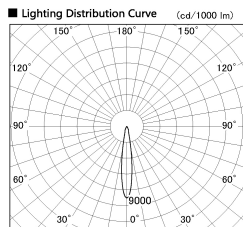

Item no. DD136-2020DB9030-R

Series Name: Cledy versa R-G Antiglare  
(DD136-AG-R)

Dark Mirror Reflector

■ Direct Horizontal Illuminance DD136-2020DB9030-R

φ	Illuminance Angle	Beam Angle	Vertical Illuminance (lx)
1	15°	15°	56390
280			14100
1			6270
520			3520
2			2260
780			1570
3			1150
1050			880

Installation	Recessed mount
Type	Cledy versa R-G Antiglare (DD136-AG-R)
Fixture wattage	20W
Beam angle	15 deg
Color Temp.	3000K
CRI	Ra>90
Luminous	1726 lm
Body	Die-cast aluminum alloy
Body finish	N/A
Trim finish	Black
Reflector finish	Dark Mirror
IP Rate	IP20
Light source	COB module
Input Voltage	AC220~240V
Dimming Type	Non-Dimmable
Certificate	CE, CCC
Cut Hole	125mm