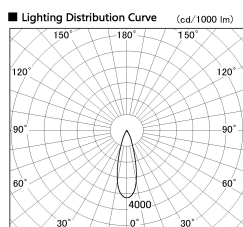

Item no. DD136-2030DB9030-R

Series Name: Cledy versa R-G Antiglare  
(DD136-AG-R)

Dark Mirror Reflector

Installation	Recessed mount
Type	Cledy versa R-G Antiglare (DD136-AG-R)
Fixture wattage	20W
Beam angle	28 deg
Color Temp.	3000K
CRI	Ra>90
Luminous	1790 lm
Body	Die-cast aluminum alloy
Body finish	N/A
Trim finish	Black
Reflector finish	Dark Mirror
IP Rate	IP20
Light source	COB module
Input Voltage	AC220~240V
Dimming Type	Non-Dimmable
Certificate	CE, CCC
Cut Hole	125mm