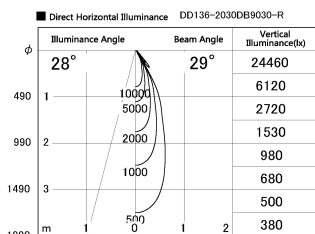

Item no. DD136-2030DB9030-R

Series Name: Cledy versa R-G Antiglare  
(DD136-AG-R)

Dark Mirror Reflector

Installation	Recessed mount
Type	Cledy versa R-G Antiglare (DD136-AG-R)
Fixture wattage	20W
Beam angle	28 deg
Color Temp.	3000K
CRI	Ra>90
Luminous	1790 lm
Body	Die-cast aluminum alloy
Body finish	N/A
Trim finish	Black
Reflector finish	Dark Mirror
IP Rate	IP20
Light source	COB module
Input Voltage	AC220~240V
Dimming Type	Non-Dimmable
Certificate	CE, CCC
Cut Hole	125mm