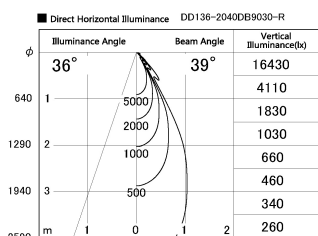

Item no. DD136-2040DB9030-R

Series Name: Cledy versa R-G Antiglare
(DD136-AG-R)

Dark Mirror Reflector

Installation	Recessed mount
Type	Cledy versa R-G Antiglare (DD136-AG-R)
Fixture wattage	20W
Beam angle	37 deg
Color Temp.	3000K
CRI	Ra>90
Luminous	1823 lm
Body	Die-cast aluminum alloy
Body finish	N/A
Trim finish	Black
Reflector finish	Dark Mirror
IP Rate	IP20
Light source	COB module
Input Voltage	AC220~240V
Dimming Type	Non-Dimmable
Certificate	CE, CCC
Cut Hole	125mm