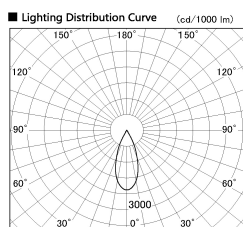

Item no. DD136-2040DB9030-R

Series Name: Cledy versa R-G Antiglare
(DD136-AG-R)

Dark Mirror Reflector

Installation	Recessed mount
Type	Cledy versa R-G Antiglare (DD136-AG-R)
Fixture wattage	20W
Beam angle	37 deg
Color Temp.	3000K
CRI	Ra>90
Luminous	1823 lm
Body	Die-cast aluminum alloy
Body finish	N/A
Trim finish	Black
Reflector finish	Dark Mirror
IP Rate	IP20
Light source	COB module
Input Voltage	AC220~240V
Dimming Type	Non-Dimmable
Certificate	CE, CCC
Cut Hole	125mm