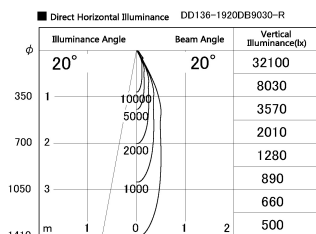

Item no. DD136-1920DB9030-R

Series Name: Cledy versa R-G Antiglare  
(DD136-AG-R)

Dark Mirror Reflector

Installation	Recessed mount
Type	
Fixture wattage	18.6W
Beam angle	19 deg
Color Temp.	3000K
CRI	Ra>90
Luminous	1453 lm
Body	Die-cast aluminum alloy
Body finish	N/A
Trim finish	Black
Reflector finish	Dark Mirror
IP Rate	IP20
Light source	COB module
Input Voltage	AC220~240V
Dimming Type	Non-Dimmable
Certificate	CE, CCC
Cut Hole	100mm