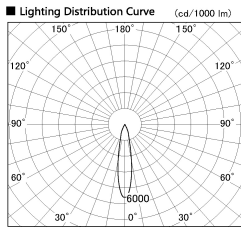

Item no. DD136-1920DB9030-R

Series Name: Cledy versa R-G Antiglare  
(DD136-AG-R)

Dark Mirror Reflector

■ Direct Horizontal Illuminance DD136-1920DB9030-R

φ	Illuminance Angle	Beam Angle	Vertical Illuminance (lx)
350	20°	20°	32100
700	10000		8030
1050	5000		3570
1410	2000		2010
	1000		1280
	500		890
	200		660
	100		500

Installation	Recessed mount
Type	Cledy versa R-G Antiglare (DD136-AG-R)
Fixture wattage	18.6W
Beam angle	19 deg
Color Temp.	3000K
CRI	Ra>90
Luminous	1453 lm
Body	Die-cast aluminum alloy
Body finish	N/A
Trim finish	Black
Reflector finish	Dark Mirror
IP Rate	IP20
Light source	COB module
Input Voltage	AC220~240V
Dimming Type	Non-Dimmable
Certificate	CE, CCC
Cut Hole	100mm