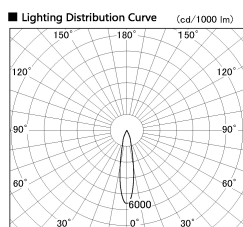

Item no. DD136-1920DB9030-R

Series Name: Cledy versa R-G Antiglare  
(DD136-AG-R)

Dark Mirror Reflector

Installation	Recessed mount
Type	
Fixture wattage	18.6W
Beam angle	19 deg
Color Temp.	3000K
CRI	Ra>90
Luminous	1453 lm
Body	Die-cast aluminum alloy
Body finish	N/A
Trim finish	Black
Reflector finish	Dark Mirror
IP Rate	IP20
Light source	COB module
Input Voltage	AC220~240V
Dimming Type	Non-Dimmable
Certificate	CE, CCC
Cut Hole	100mm