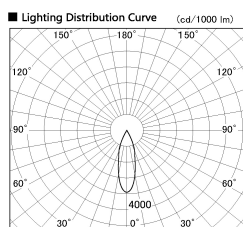

Item no. DD136-1930DB9030-R

Series Name: Cledy versa R-G Antiglare
(DD136-AG-R)

Dark Mirror Reflector

Installation	Recessed mount
Type	Cledy versa R-G Antiglare (DD136-AG-R)
Fixture wattage	18.6W
Beam angle	29 deg
Color Temp.	3000K
CRI	Ra>90
Luminous	1560 lm
Body	Die-cast aluminum alloy
Body finish	N/A
Trim finish	Black
Reflector finish	Dark Mirror
IP Rate	IP20
Light source	COB module
Input Voltage	AC220~240V
Dimming Type	Non-Dimmable
Certificate	CE, CCC
Cut Hole	100mm