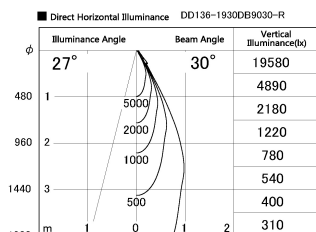

Item no. DD136-1930DB9030-R

Series Name: Cledy versa R-G Antiglare
(DD136-AG-R)

Dark Mirror Reflector

Installation	Recessed mount
Type	Cledy versa R-G Antiglare (DD136-AG-R)
Fixture wattage	18.6W
Beam angle	29 deg
Color Temp.	3000K
CRI	Ra>90
Luminous	1560 lm
Body	Die-cast aluminum alloy
Body finish	N/A
Trim finish	Black
Reflector finish	Dark Mirror
IP Rate	IP20
Light source	COB module
Input Voltage	AC220~240V
Dimming Type	Non-Dimmable
Certificate	CE, CCC
Cut Hole	100mm