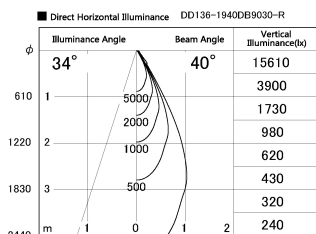

Item no. DD136-1940DB9030-R

Series Name: Cledy versa R-G Antiglare  
(DD136-AG-R)

Dark Mirror Reflector

Installation	Recessed mount
Type	Cledy versa R-G Antiglare (DD136-AG-R)
Fixture wattage	18.6W
Beam angle	40 deg
Color Temp.	3000K
CRI	Ra>90
Luminous	1587 lm
Body	Die-cast aluminum alloy
Body finish	N/A
Trim finish	Black
Reflector finish	Dark Mirror
IP Rate	IP20
Light source	COB module
Input Voltage	AC220~240V
Dimming Type	Non-Dimmable
Certificate	CE, CCC
Cut Hole	100mm