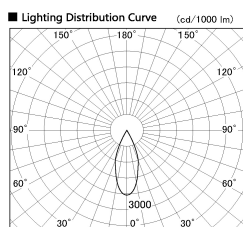

Item no. DD136-1940DB9030-R

Series Name: Cledy versa R-G Antiglare  
(DD136-AG-R)

Dark Mirror Reflector

Installation	Recessed mount
Type	Cledy versa R-G Antiglare (DD136-AG-R)
Fixture wattage	18.6W
Beam angle	40 deg
Color Temp.	3000K
CRI	Ra>90
Luminous	1587 lm
Body	Die-cast aluminum alloy
Body finish	N/A
Trim finish	Black
Reflector finish	Dark Mirror
IP Rate	IP20
Light source	COB module
Input Voltage	AC220~240V
Dimming Type	Non-Dimmable
Certificate	CE, CCC
Cut Hole	100mm