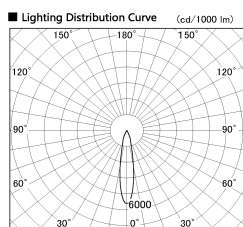

Item no. DD136-1120DB9030-R

Series Name: Cledy versa R-G Antiglare
(DD136-AG-R)

Dark Mirror Reflector

Installation	Recessed mount
Type	Cledy versa R-G Antiglare (DD136-AG-R)
Fixture wattage	10.5W
Beam angle	19 deg
Color Temp.	3000K
CRI	Ra>90
Luminous	832 lm
Body	Die-cast aluminum alloy
Body finish	N/A
Trim finish	Black
Reflector finish	Dark Mirror
IP Rate	IP20
Light source	COB module
Input Voltage	AC220~240V
Dimming Type	Non-Dimmable
Certificate	CE, CCC
Cut Hole	100mm