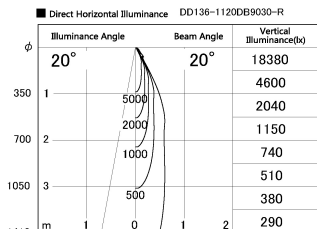

Item no. DD136-1120DB9030-R

Series Name: Cledy versa R-G Antiglare
(DD136-AG-R)

Dark Mirror Reflector

Installation	Recessed mount
Type	Cledy versa R-G Antiglare (DD136-AG-R)
Fixture wattage	10.5W
Beam angle	19 deg
Color Temp.	3000K
CRI	Ra>90
Luminous	832 lm
Body	Die-cast aluminum alloy
Body finish	N/A
Trim finish	Black
Reflector finish	Dark Mirror
IP Rate	IP20
Light source	COB module
Input Voltage	AC220~240V
Dimming Type	Non-Dimmable
Certificate	CE, CCC
Cut Hole	100mm