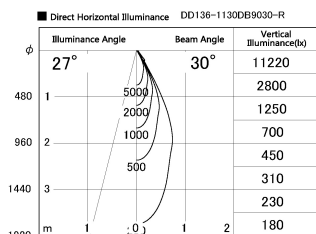

Item no. DD136-1130DB9030-R

Series Name: Cledy versa R-G Antiglare
(DD136-AG-R)

Dark Mirror Reflector

| | |
|------------------|---|
| Installation | Recessed mount |
| Type | Cledy versa R-G Antiglare (DD136-AG-R) |
| Fixture wattage | 10.5W |
| Beam angle | 29 deg |
| Color Temp. | 3000K |
| CRI | Ra>90 |
| Luminous | 894 lm |
| Body | Die-cast aluminum alloy |
| Body finish | N/A |
| Trim finish | Black |
| Reflector finish | Dark Mirror |
| IP Rate | IP20 |
| Light source | COB module |
| Input Voltage | AC220~240V |
| Dimming Type | Non-Dimmable |
| Certificate | CE, CCC |
| Cut Hole | 100mm |