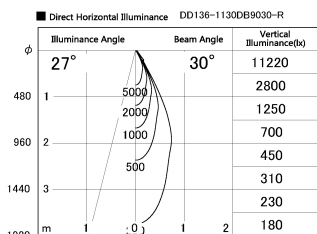

Item no. DD136-1130DB9030-R

Series Name: Cledy versa R-G Antiglare
(DD136-AG-R)

Dark Mirror Reflector

Installation	Recessed mount
Type	Cledy versa R-G Antiglare (DD136-AG-R)
Fixture wattage	10.5W
Beam angle	29 deg
Color Temp.	3000K
CRI	Ra>90
Luminous	894 lm
Body	Die-cast aluminum alloy
Body finish	N/A
Trim finish	Black
Reflector finish	Dark Mirror
IP Rate	IP20
Light source	COB module
Input Voltage	AC220~240V
Dimming Type	Non-Dimmable
Certificate	CE, CCC
Cut Hole	100mm