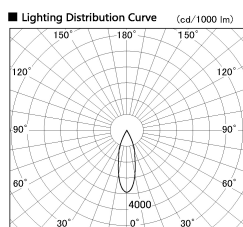

Item no. DD136-1130DB9030-R

Series Name: Cledy versa R-G Antiglare
(DD136-AG-R)

Dark Mirror Reflector

Installation	Recessed mount
Type	Cledy versa R-G Antiglare (DD136-AG-R)
Fixture wattage	10.5W
Beam angle	29 deg
Color Temp.	3000K
CRI	Ra>90
Luminous	894 lm
Body	Die-cast aluminum alloy
Body finish	N/A
Trim finish	Black
Reflector finish	Dark Mirror
IP Rate	IP20
Light source	COB module
Input Voltage	AC220~240V
Dimming Type	Non-Dimmable
Certificate	CE, CCC
Cut Hole	100mm