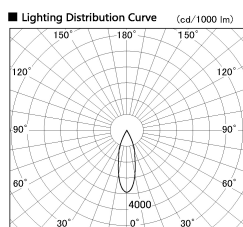

Item no. DD136-1130DB9030-R

Series Name: Cledy versa R-G Antiglare
(DD136-AG-R)

Dark Mirror Reflector

| | |
|------------------|---|
| Installation | Recessed mount |
| Type | Cledy versa R-G Antiglare (DD136-AG-R) |
| Fixture wattage | 10.5W |
| Beam angle | 29 deg |
| Color Temp. | 3000K |
| CRI | Ra>90 |
| Luminous | 894 lm |
| Body | Die-cast aluminum alloy |
| Body finish | N/A |
| Trim finish | Black |
| Reflector finish | Dark Mirror |
| IP Rate | IP20 |
| Light source | COB module |
| Input Voltage | AC220~240V |
| Dimming Type | Non-Dimmable |
| Certificate | CE, CCC |
| Cut Hole | 100mm |