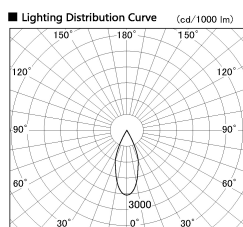

Item no. DD136-1140DB9030-R

Series Name: Cledy versa R-G Antiglare  
(DD136-AG-R)

Dark Mirror Reflector

Installation	Recessed mount
Type	Cledy versa R-G Antiglare (DD136-AG-R)
Fixture wattage	10.5W
Beam angle	40 deg
Color Temp.	3000K
CRI	Ra>90
Luminous	909 lm
Body	Die-cast aluminum alloy
Body finish	N/A
Trim finish	Black
Reflector finish	Dark Mirror
IP Rate	IP20
Light source	COB module
Input Voltage	AC220~240V
Dimming Type	Non-Dimmable
Certificate	CE, CCC
Cut Hole	100mm