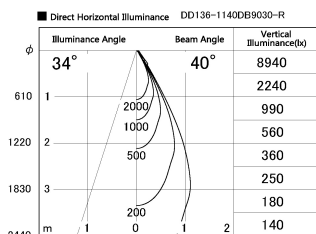

Item no. DD136-1140DB9030-R

Series Name: Cledy versa R-G Antiglare  
(DD136-AG-R)

Dark Mirror Reflector

Installation	Recessed mount
Type	Cledy versa R-G Antiglare (DD136-AG-R)
Fixture wattage	10.5W
Beam angle	40 deg
Color Temp.	3000K
CRI	Ra>90
Luminous	909 lm
Body	Die-cast aluminum alloy
Body finish	N/A
Trim finish	Black
Reflector finish	Dark Mirror
IP Rate	IP20
Light source	COB module
Input Voltage	AC220~240V
Dimming Type	Non-Dimmable
Certificate	CE, CCC
Cut Hole	100mm