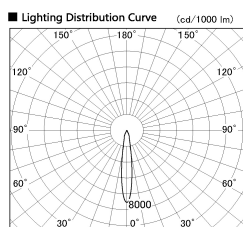

Item no. DD136-0815DB9030-R

Series Name: Cledy versa R-G Antiglare
(DD136-AG-R)

Dark Mirror Reflector

■ Direct Horizontal Illuminance DD136-0815DB9030-R

φ	Illuminance Angle	Beam Angle	Vertical Illuminance (lx)
280	15°	15°	16110
1			4030
520			1790
2			1010
			640
780			450
3			330
1050			250

Installation	Recessed mount
Type	Cledy versa R-G Antiglare (DD136-AG-R)
Fixture wattage	7.5W
Beam angle	16deg
Color Temp.	3000K
CRI	Ra>90
Luminous	551 lm
Body	Die-cast aluminum alloy
Body finish	N/A
Trim finish	Black
Reflector finish	Dark Mirror
IP Rate	IP20
Light source	COB module
Input Voltage	AC220~240V
Dimming Type	Non-Dimmable
Certificate	CE, CCC
Cut Hole	100mm