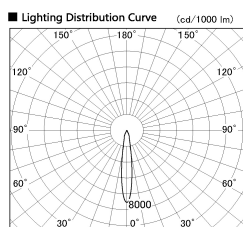

Item no. DD136-0815DB9030-R

Series Name: Cledy versa R-G Antiglare  
(DD136-AG-R)

Dark Mirror Reflector

■ Direct Horizontal Illuminance DD136-0815DB9030-R

φ	Illuminance Angle	Beam Angle	Vertical Illuminance (lx)		
280	15°	15°	16110		
1			4030		
520			1790		
2			1010		
780			640		
3			450		
1050			330		
m	1	0	1	2	250

Installation	Recessed mount
Type	Cledy versa R-G Antiglare (DD136-AG-R)
Fixture wattage	7.5W
Beam angle	16deg
Color Temp.	3000K
CRI	Ra>90
Luminous	551 lm
Body	Die-cast aluminum alloy
Body finish	N/A
Trim finish	Black
Reflector finish	Dark Mirror
IP Rate	IP20
Light source	COB module
Input Voltage	AC220~240V
Dimming Type	Non-Dimmable
Certificate	CE, CCC
Cut Hole	100mm