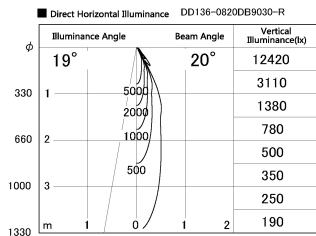

Item no. DD136-0820DB9030-R

Series Name: Cledy versa R-G Antiglare
(DD136-AG-R)

Dark Mirror Reflector

Installation	Recessed mount
Type	Cledy versa R-G Antiglare (DD136-AG-R)
Fixture wattage	7.5W
Beam angle	20deg
Color Temp.	3000K
CRI	Ra>90
Luminous	596 lm
Body	Die-cast aluminum alloy
Body finish	N/A
Trim finish	Black
Reflector finish	Dark Mirror
IP Rate	IP20
Light source	COB module
Input Voltage	AC220~240V
Dimming Type	Non-Dimmable
Certificate	CE, CCC
Cut Hole	100mm