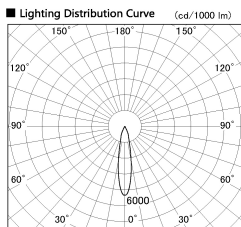

Item no. DD136-0820DB9030-R

Series Name: Cledy versa R-G Antiglare
(DD136-AG-R)

Dark Mirror Reflector

Installation	Recessed mount
Type	Cledy versa R-G Antiglare (DD136-AG-R)
Fixture wattage	7.5W
Beam angle	20deg
Color Temp.	3000K
CRI	Ra>90
Luminous	596 lm
Body	Die-cast aluminum alloy
Body finish	N/A
Trim finish	Black
Reflector finish	Dark Mirror
IP Rate	IP20
Light source	COB module
Input Voltage	AC220~240V
Dimming Type	Non-Dimmable
Certificate	CE, CCC
Cut Hole	100mm