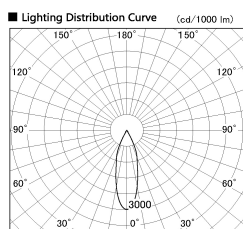

Item no. DD136-0830DB9030-R

Series Name: Cledy versa R-G Antiglare  
(DD136-AG-R)

Dark Mirror Reflector

Installation	Recessed mount
Type	Cledy versa R-G Antiglare (DD136-AG-R)
Fixture wattage	7.5W
Beam angle	30deg
Color Temp.	3000K
CRI	Ra>90
Luminous	641 lm
Body	Die-cast aluminum alloy
Body finish	N/A
Trim finish	Black
Reflector finish	Dark Mirror
IP Rate	IP20
Light source	COB module
Input Voltage	AC220~240V
Dimming Type	Non-Dimmable
Certificate	CE, CCC
Cut Hole	100mm