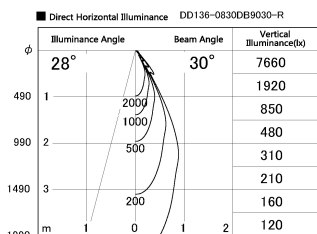

Item no. DD136-0830DB9030-R

Series Name: Cledy versa R-G Antiglare  
(DD136-AG-R)

Dark Mirror Reflector

Installation	Recessed mount
Type	Cledy versa R-G Antiglare (DD136-AG-R)
Fixture wattage	7.5W
Beam angle	30deg
Color Temp.	3000K
CRI	Ra>90
Luminous	641 lm
Body	Die-cast aluminum alloy
Body finish	N/A
Trim finish	Black
Reflector finish	Dark Mirror
IP Rate	IP20
Light source	COB module
Input Voltage	AC220~240V
Dimming Type	Non-Dimmable
Certificate	CE, CCC
Cut Hole	100mm