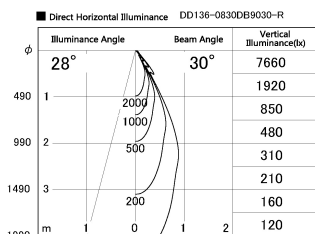

Item no. DD136-0830DB9030-R

Series Name: Cledy versa R-G Antiglare  
(DD136-AG-R)

Dark Mirror Reflector

Installation	Recessed mount
Type	Cledy versa R-G Antiglare (DD136-AG-R)
Fixture wattage	7.5W
Beam angle	30deg
Color Temp.	3000K
CRI	Ra>90
Luminous	641 lm
Body	Die-cast aluminum alloy
Body finish	N/A
Trim finish	Black
Reflector finish	Dark Mirror
IP Rate	IP20
Light source	COB module
Input Voltage	AC220~240V
Dimming Type	Non-Dimmable
Certificate	CE, CCC
Cut Hole	100mm