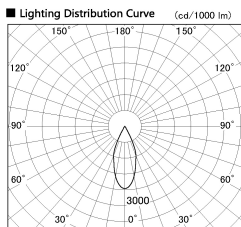

Item no. DD136-0840DB9030-R

Series Name: Cledy versa R-G Antiglare  
(DD136-AG-R)

Dark Mirror Reflector

Installation	Recessed mount
Type	Cledy versa R-G Antiglare (DD136-AG-R)
Fixture wattage	7.5W
Beam angle	39deg
Color Temp.	3000K
CRI	Ra>90
Luminous	659 lm
Body	Die-cast aluminum alloy
Body finish	N/A
Trim finish	Black
Reflector finish	Dark Mirror
IP Rate	IP20
Light source	COB module
Input Voltage	AC220~240V
Dimming Type	Non-Dimmable
Certificate	CE, CCC
Cut Hole	100mm