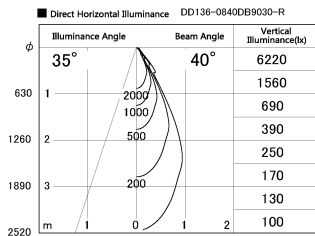

Item no. DD136-0840DB9030-R

Series Name: Cledy versa R-G Antiglare  
(DD136-AG-R)

Dark Mirror Reflector

Installation	Recessed mount
Type	Cledy versa R-G Antiglare (DD136-AG-R)
Fixture wattage	7.5W
Beam angle	39deg
Color Temp.	3000K
CRI	Ra>90
Luminous	659 lm
Body	Die-cast aluminum alloy
Body finish	N/A
Trim finish	Black
Reflector finish	Dark Mirror
IP Rate	IP20
Light source	COB module
Input Voltage	AC220~240V
Dimming Type	Non-Dimmable
Certificate	CE, CCC
Cut Hole	100mm