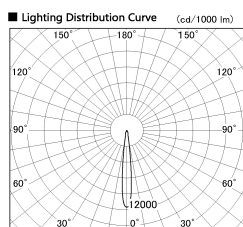

Item no. DD136-3515DB9035-R

Series Name: Cledy versa R-G Antiglare
(DD136-AG-R)

Dark Mirror Reflector

Installation	Recessed mount
Type	Cledy versa R-G Antiglare (DD136-AG-R)
Fixture wattage	36W
Beam angle	12 deg
Color Temp.	3500K
CRI	Ra>90
Luminous	2876 lm
Body	Die-cast aluminum alloy
Body finish	N/A
Trim finish	Black
Reflector finish	Dark Mirror
IP Rate	IP20
Light source	COB module
Input Voltage	AC220~240V
Dimming Type	Non-Dimmable
Certificate	CE, CCC
Cut Hole	150mm

Direct Horizontal Illuminance DD136-3515DB9035-R

φ	Illuminance Angle	Beam Angle	Vertical Illuminance (lx)
190	11°	12°	134200
1	5000		33550
	20000		14910
380	2		8390
	10000		5370
570	3		3730
	5000		2740
770	m	1 0 1 2	2100