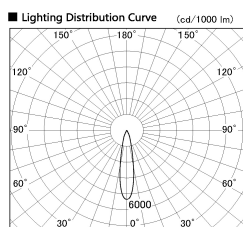

Item no. DD136-3520DB9035-R

Series Name: Cledy versa R-G Antiglare  
(DD136-AG-R)

Dark Mirror Reflector

Installation	Recessed mount
Type	Cledy versa R-G Antiglare (DD136-AG-R)
Fixture wattage	36W
Beam angle	21 deg
Color Temp.	3500K
CRI	Ra>90
Luminous	3431 lm
Body	Die-cast aluminum alloy
Body finish	N/A
Trim finish	Black
Reflector finish	Dark Mirror
IP Rate	IP20
Light source	COB module
Input Voltage	AC220~240V
Dimming Type	Non-Dimmable
Certificate	CE, CCC
Cut Hole	150mm