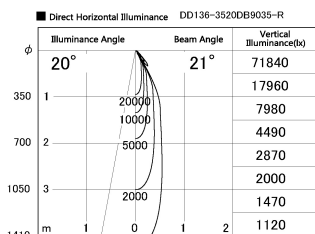

Item no. DD136-3520DB9035-R

Series Name: Cledy versa R-G Antiglare  
(DD136-AG-R)

Dark Mirror Reflector

Installation	Recessed mount
Type	Cledy versa R-G Antiglare (DD136-AG-R)
Fixture wattage	36W
Beam angle	21 deg
Color Temp.	3500K
CRI	Ra>90
Luminous	3431 lm
Body	Die-cast aluminum alloy
Body finish	N/A
Trim finish	Black
Reflector finish	Dark Mirror
IP Rate	IP20
Light source	COB module
Input Voltage	AC220~240V
Dimming Type	Non-Dimmable
Certificate	CE, CCC
Cut Hole	150mm