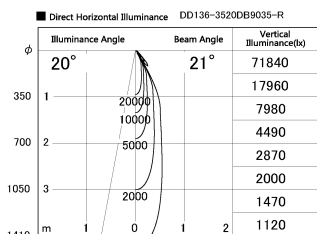

Item no. DD136-3520DB9035-R

Series Name: Cledy versa R-G Antiglare
(DD136-AG-R)

Dark Mirror Reflector

Installation	Recessed mount
Type	Cledy versa R-G Antiglare (DD136-AG-R)
Fixture wattage	36W
Beam angle	21 deg
Color Temp.	3500K
CRI	Ra>90
Luminous	3431 lm
Body	Die-cast aluminum alloy
Body finish	N/A
Trim finish	Black
Reflector finish	Dark Mirror
IP Rate	IP20
Light source	COB module
Input Voltage	AC220~240V
Dimming Type	Non-Dimmable
Certificate	CE, CCC
Cut Hole	150mm