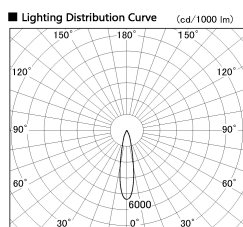

Item no. DD136-3520DB9035-R

Series Name: Cledy versa R-G Antiglare
(DD136-AG-R)

Dark Mirror Reflector

Installation	Recessed mount
Type	Cledy versa R-G Antiglare (DD136-AG-R)
Fixture wattage	36W
Beam angle	21 deg
Color Temp.	3500K
CRI	Ra>90
Luminous	3431 lm
Body	Die-cast aluminum alloy
Body finish	N/A
Trim finish	Black
Reflector finish	Dark Mirror
IP Rate	IP20
Light source	COB module
Input Voltage	AC220~240V
Dimming Type	Non-Dimmable
Certificate	CE, CCC
Cut Hole	150mm