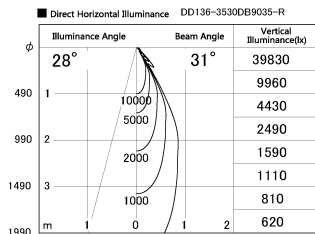

Item no. DD136-3530DB9035-R

Series Name: Cledy versa R-G Antiglare
(DD136-AG-R)

Dark Mirror Reflector

Installation	Recessed mount
Type	Cledy versa R-G Antiglare (DD136-AG-R)
Fixture wattage	36W
Beam angle	31 deg
Color Temp.	3500K
CRI	Ra>90
Luminous	3381 lm
Body	Die-cast aluminum alloy
Body finish	N/A
Trim finish	Black
Reflector finish	Dark Mirror
IP Rate	IP20
Light source	COB module
Input Voltage	AC220~240V
Dimming Type	Non-Dimmable
Certificate	CE, CCC
Cut Hole	150mm