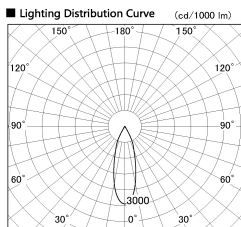

Item no. DD136-3530DB9035-R

Series Name: Cledy versa R-G Antiglare
(DD136-AG-R)

Dark Mirror Reflector

Installation	Recessed mount
Type	Cledy versa R-G Antiglare (DD136-AG-R)
Fixture wattage	36W
Beam angle	31 deg
Color Temp.	3500K
CRI	Ra>90
Luminous	3381 lm
Body	Die-cast aluminum alloy
Body finish	N/A
Trim finish	Black
Reflector finish	Dark Mirror
IP Rate	IP20
Light source	COB module
Input Voltage	AC220~240V
Dimming Type	Non-Dimmable
Certificate	CE, CCC
Cut Hole	150mm