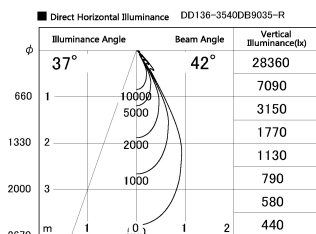

Item no. DD136-3540DB9035-R

Series Name: Cledy versa R-G Antiglare
(DD136-AG-R)

Dark Mirror Reflector

Installation	Recessed mount
Type	Cledy versa R-G Antiglare (DD136-AG-R)
Fixture wattage	36W
Beam angle	42 deg
Color Temp.	3500K
CRI	Ra>90
Luminous	3352 lm
Body	Die-cast aluminum alloy
Body finish	N/A
Trim finish	Black
Reflector finish	Dark Mirror
IP Rate	IP20
Light source	COB module
Input Voltage	AC220~240V
Dimming Type	Non-Dimmable
Certificate	CE, CCC
Cut Hole	150mm