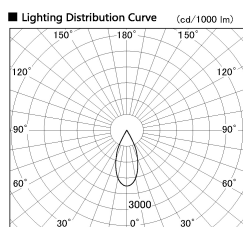

Item no. DD136-3540DB9035-R

Series Name: Cledy versa R-G Antiglare
(DD136-AG-R)

Dark Mirror Reflector

Installation	Recessed mount
Type	Cledy versa R-G Antiglare (DD136-AG-R)
Fixture wattage	36W
Beam angle	42 deg
Color Temp.	3500K
CRI	Ra>90
Luminous	3352 lm
Body	Die-cast aluminum alloy
Body finish	N/A
Trim finish	Black
Reflector finish	Dark Mirror
IP Rate	IP20
Light source	COB module
Input Voltage	AC220~240V
Dimming Type	Non-Dimmable
Certificate	CE, CCC
Cut Hole	150mm