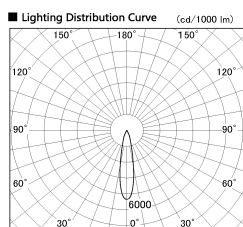

Item no. DD136-2820DB9035-R

Series Name: Cledy versa R-G Antiglare
(DD136-AG-R)

Dark Mirror Reflector

Installation	Recessed mount
Type	Cledy versa R-G Antiglare (DD136-AG-R)
Fixture wattage	28W
Beam angle	21 deg
Color Temp.	3500K
CRI	Ra>90
Luminous	2720 lm
Body	Die-cast aluminum alloy
Body finish	N/A
Trim finish	Black
Reflector finish	Dark Mirror
IP Rate	IP20
Light source	COB module
Input Voltage	AC220~240V
Dimming Type	Non-Dimmable
Certificate	CE, CCC
Cut Hole	150mm