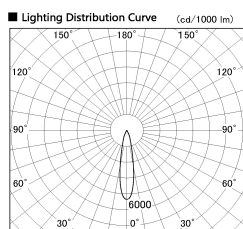

Item no. DD136-2820DB9035-R

Series Name: Cledy versa R-G Antiglare  
(DD136-AG-R)

Dark Mirror Reflector

Installation	Recessed mount
Type	Cledy versa R-G Antiglare (DD136-AG-R)
Fixture wattage	28W
Beam angle	21 deg
Color Temp.	3500K
CRI	Ra>90
Luminous	2720 lm
Body	Die-cast aluminum alloy
Body finish	N/A
Trim finish	Black
Reflector finish	Dark Mirror
IP Rate	IP20
Light source	COB module
Input Voltage	AC220~240V
Dimming Type	Non-Dimmable
Certificate	CE, CCC
Cut Hole	150mm