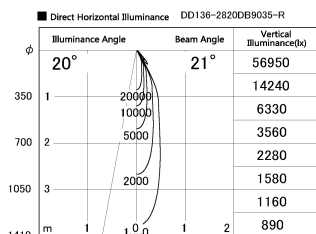

Item no. DD136-2820DB9035-R

Series Name: Cledy versa R-G Antiglare
(DD136-AG-R)

Dark Mirror Reflector

Installation	Recessed mount
Type	Cledy versa R-G Antiglare (DD136-AG-R)
Fixture wattage	28W
Beam angle	21 deg
Color Temp.	3500K
CRI	Ra>90
Luminous	2720 lm
Body	Die-cast aluminum alloy
Body finish	N/A
Trim finish	Black
Reflector finish	Dark Mirror
IP Rate	IP20
Light source	COB module
Input Voltage	AC220~240V
Dimming Type	Non-Dimmable
Certificate	CE, CCC
Cut Hole	150mm