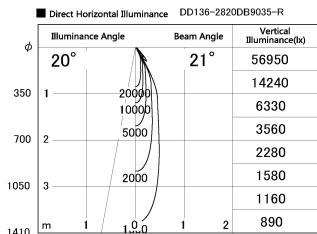

Item no. DD136-2820DB9035-R

Series Name: Cledy versa R-G Antiglare  
(DD136-AG-R)

Dark Mirror Reflector

Installation	Recessed mount
Type	Cledy versa R-G Antiglare (DD136-AG-R)
Fixture wattage	28W
Beam angle	21 deg
Color Temp.	3500K
CRI	Ra>90
Luminous	2720 lm
Body	Die-cast aluminum alloy
Body finish	N/A
Trim finish	Black
Reflector finish	Dark Mirror
IP Rate	IP20
Light source	COB module
Input Voltage	AC220~240V
Dimming Type	Non-Dimmable
Certificate	CE, CCC
Cut Hole	150mm