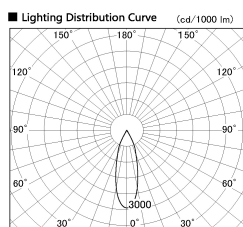

Item no. DD136-2830DB9035-R

Series Name: Cledy versa R-G Antiglare  
(DD136-AG-R)

Dark Mirror Reflector

Installation	Recessed mount
Type	Cledy versa R-G Antiglare (DD136-AG-R)
Fixture wattage	28W
Beam angle	31 deg
Color Temp.	3500K
CRI	Ra>90
Luminous	2680 lm
Body	Die-cast aluminum alloy
Body finish	N/A
Trim finish	Black
Reflector finish	Dark Mirror
IP Rate	IP20
Light source	COB module
Input Voltage	AC220~240V
Dimming Type	Non-Dimmable
Certificate	CE, CCC
Cut Hole	150mm