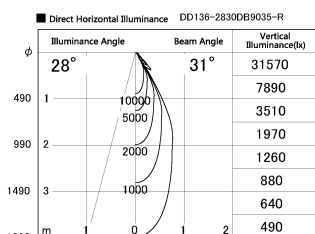

Item no. DD136-2830DB9035-R

Series Name: Cledy versa R-G Antiglare  
(DD136-AG-R)

Dark Mirror Reflector

Installation	Recessed mount
Type	Cledy versa R-G Antiglare (DD136-AG-R)
Fixture wattage	28W
Beam angle	31 deg
Color Temp.	3500K
CRI	Ra>90
Luminous	2680 lm
Body	Die-cast aluminum alloy
Body finish	N/A
Trim finish	Black
Reflector finish	Dark Mirror
IP Rate	IP20
Light source	COB module
Input Voltage	AC220~240V
Dimming Type	Non-Dimmable
Certificate	CE, CCC
Cut Hole	150mm