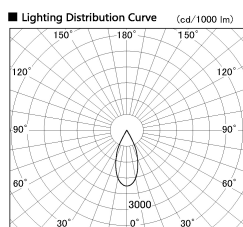

Item no. DD136-2840DB9035-R

Series Name: Cledy versa R-G Antiglare
(DD136-AG-R)

Dark Mirror Reflector

Installation	Recessed mount
Type	Cledy versa R-G Antiglare (DD136-AG-R)
Fixture wattage	28W
Beam angle	42 deg
Color Temp.	3500K
CRI	Ra>90
Luminous	2657 lm
Body	Die-cast aluminum alloy
Body finish	N/A
Trim finish	Black
Reflector finish	Dark Mirror
IP Rate	IP20
Light source	COB module
Input Voltage	AC220~240V
Dimming Type	Non-Dimmable
Certificate	CE, CCC
Cut Hole	150mm