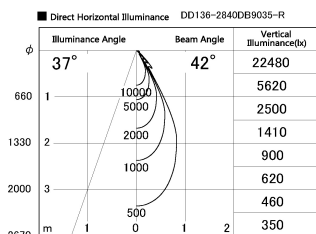

Item no. DD136-2840DB9035-R

Series Name: Cledy versa R-G Antiglare
(DD136-AG-R)

Dark Mirror Reflector

Installation	Recessed mount
Type	Cledy versa R-G Antiglare (DD136-AG-R)
Fixture wattage	28W
Beam angle	42 deg
Color Temp.	3500K
CRI	Ra>90
Luminous	2657 lm
Body	Die-cast aluminum alloy
Body finish	N/A
Trim finish	Black
Reflector finish	Dark Mirror
IP Rate	IP20
Light source	COB module
Input Voltage	AC220~240V
Dimming Type	Non-Dimmable
Certificate	CE, CCC
Cut Hole	150mm