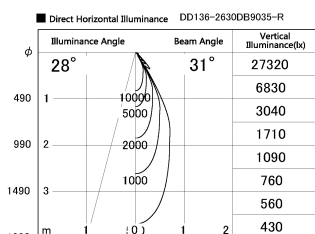

Item no. DD136-2630DB9035-R

Series Name: Cledy versa R-G Antiglare  
(DD136-AG-R)

Dark Mirror Reflector

Installation	Recessed mount
Type	Cledy versa R-G Antiglare (DD136-AG-R)
Fixture wattage	23W
Beam angle	31 deg
Color Temp.	3500K
CRI	Ra>90
Luminous	2319 lm
Body	Die-cast aluminum alloy
Body finish	N/A
Trim finish	Black
Reflector finish	Dark Mirror
IP Rate	IP20
Light source	COB module
Input Voltage	AC220~240V
Dimming Type	Non-Dimmable
Certificate	CE, CCC
Cut Hole	150mm