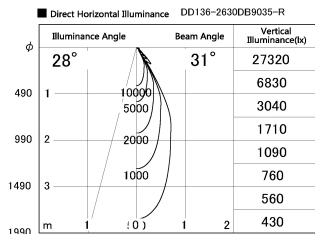

Item no. DD136-2630DB9035-R

Series Name: Cledy versa R-G Antiglare
(DD136-AG-R)

Dark Mirror Reflector

| | |
|------------------|---|
| Installation | Recessed mount |
| Type | Cledy versa R-G Antiglare (DD136-AG-R) |
| Fixture wattage | 23W |
| Beam angle | 31 deg |
| Color Temp. | 3500K |
| CRI | Ra>90 |
| Luminous | 2319 lm |
| Body | Die-cast aluminum alloy |
| Body finish | N/A |
| Trim finish | Black |
| Reflector finish | Dark Mirror |
| IP Rate | IP20 |
| Light source | COB module |
| Input Voltage | AC220~240V |
| Dimming Type | Non-Dimmable |
| Certificate | CE, CCC |
| Cut Hole | 150mm |