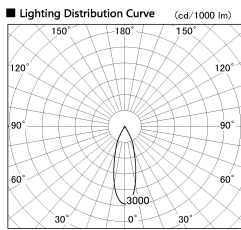

Item no. DD136-2630DB9035-R

Series Name: Cledy versa R-G Antiglare
(DD136-AG-R)

Dark Mirror Reflector

| | |
|------------------|---|
| Installation | Recessed mount |
| Type | Cledy versa R-G Antiglare (DD136-AG-R) |
| Fixture wattage | 23W |
| Beam angle | 31 deg |
| Color Temp. | 3500K |
| CRI | Ra>90 |
| Luminous | 2319 lm |
| Body | Die-cast aluminum alloy |
| Body finish | N/A |
| Trim finish | Black |
| Reflector finish | Dark Mirror |
| IP Rate | IP20 |
| Light source | COB module |
| Input Voltage | AC220~240V |
| Dimming Type | Non-Dimmable |
| Certificate | CE, CCC |
| Cut Hole | 150mm |