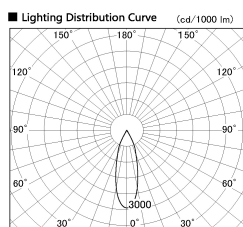

Item no. DD136-2630DB9035-R

Series Name: Cledy versa R-G Antiglare  
(DD136-AG-R)

Dark Mirror Reflector

Installation	Recessed mount
Type	Cledy versa R-G Antiglare (DD136-AG-R)
Fixture wattage	23W
Beam angle	31 deg
Color Temp.	3500K
CRI	Ra>90
Luminous	2319 lm
Body	Die-cast aluminum alloy
Body finish	N/A
Trim finish	Black
Reflector finish	Dark Mirror
IP Rate	IP20
Light source	COB module
Input Voltage	AC220~240V
Dimming Type	Non-Dimmable
Certificate	CE, CCC
Cut Hole	150mm