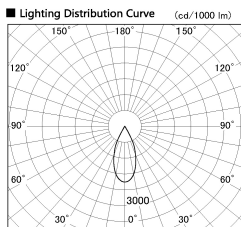

Item no. DD136-2640DB9035-R

Series Name: Cledy versa R-G Antiglare  
(DD136-AG-R)

Dark Mirror Reflector

Installation	Recessed mount
Type	Cledy versa R-G Antiglare (DD136-AG-R)
Fixture wattage	23W
Beam angle	42 deg
Color Temp.	3500K
CRI	Ra>90
Luminous	2299 lm
Body	Die-cast aluminum alloy
Body finish	N/A
Trim finish	Black
Reflector finish	Dark Mirror
IP Rate	IP20
Light source	COB module
Input Voltage	AC220~240V
Dimming Type	Non-Dimmable
Certificate	CE, CCC
Cut Hole	150mm