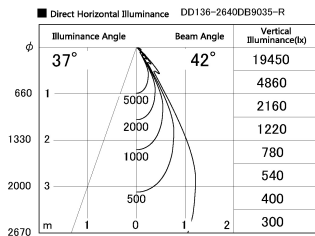

Item no. DD136-2640DB9035-R

Series Name: Cledy versa R-G Antiglare  
(DD136-AG-R)

Dark Mirror Reflector

Installation	Recessed mount
Type	Cledy versa R-G Antiglare (DD136-AG-R)
Fixture wattage	23W
Beam angle	42 deg
Color Temp.	3500K
CRI	Ra>90
Luminous	2299 lm
Body	Die-cast aluminum alloy
Body finish	N/A
Trim finish	Black
Reflector finish	Dark Mirror
IP Rate	IP20
Light source	COB module
Input Voltage	AC220~240V
Dimming Type	Non-Dimmable
Certificate	CE, CCC
Cut Hole	150mm