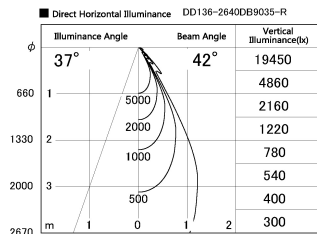

Item no. DD136-2640DB9035-R

Series Name: Cledy versa R-G Antiglare  
(DD136-AG-R)

Dark Mirror Reflector

Installation	Recessed mount
Type	Cledy versa R-G Antiglare (DD136-AG-R)
Fixture wattage	23W
Beam angle	42 deg
Color Temp.	3500K
CRI	Ra>90
Luminous	2299 lm
Body	Die-cast aluminum alloy
Body finish	N/A
Trim finish	Black
Reflector finish	Dark Mirror
IP Rate	IP20
Light source	COB module
Input Voltage	AC220~240V
Dimming Type	Non-Dimmable
Certificate	CE, CCC
Cut Hole	150mm