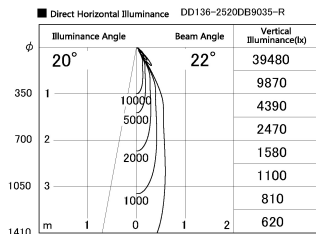

Item no. DD136-2520DB9035-R

Series Name: Cledy versa R-G Antiglare
(DD136-AG-R)

Dark Mirror Reflector

Installation	Recessed mount
Type	Cledy versa R-G Antiglare (DD136-AG-R)
Fixture wattage	23W
Beam angle	21 deg
Color Temp.	3500K
CRI	Ra>90
Luminous	2062 lm
Body	Die-cast aluminum alloy
Body finish	N/A
Trim finish	Black
Reflector finish	Dark Mirror
IP Rate	IP20
Light source	COB module
Input Voltage	AC220~240V
Dimming Type	Non-Dimmable
Certificate	CE, CCC
Cut Hole	125mm