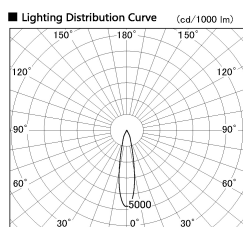

Item no. DD136-2520DB9035-R

Series Name: Cledy versa R-G Antiglare
(DD136-AG-R)

Dark Mirror Reflector

Installation	Recessed mount
Type	Cledy versa R-G Antiglare (DD136-AG-R)
Fixture wattage	23W
Beam angle	21 deg
Color Temp.	3500K
CRI	Ra>90
Luminous	2062 lm
Body	Die-cast aluminum alloy
Body finish	N/A
Trim finish	Black
Reflector finish	Dark Mirror
IP Rate	IP20
Light source	COB module
Input Voltage	AC220~240V
Dimming Type	Non-Dimmable
Certificate	CE, CCC
Cut Hole	125mm