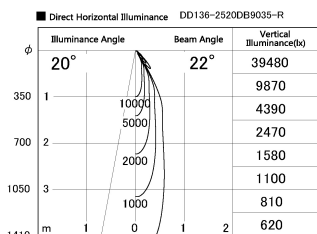

Item no. DD136-2520DB9035-R

Series Name: Cledy versa R-G Antiglare
(DD136-AG-R)

Dark Mirror Reflector

Installation	Recessed mount
Type	Cledy versa R-G Antiglare (DD136-AG-R)
Fixture wattage	23W
Beam angle	21 deg
Color Temp.	3500K
CRI	Ra>90
Luminous	2062 lm
Body	Die-cast aluminum alloy
Body finish	N/A
Trim finish	Black
Reflector finish	Dark Mirror
IP Rate	IP20
Light source	COB module
Input Voltage	AC220~240V
Dimming Type	Non-Dimmable
Certificate	CE, CCC
Cut Hole	125mm