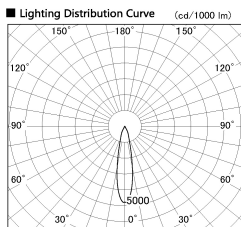

Item no. DD136-2520DB9035-R

Series Name: Cledy versa R-G Antiglare
(DD136-AG-R)

Dark Mirror Reflector

Installation	Recessed mount
Type	Cledy versa R-G Antiglare (DD136-AG-R)
Fixture wattage	23W
Beam angle	21 deg
Color Temp.	3500K
CRI	Ra>90
Luminous	2062 lm
Body	Die-cast aluminum alloy
Body finish	N/A
Trim finish	Black
Reflector finish	Dark Mirror
IP Rate	IP20
Light source	COB module
Input Voltage	AC220~240V
Dimming Type	Non-Dimmable
Certificate	CE, CCC
Cut Hole	125mm