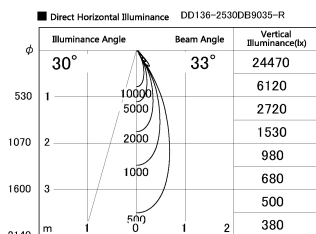

Item no. DD136-2530DB9035-R

Series Name: Cledy versa R-G Antiglare
(DD136-AG-R)

Dark Mirror Reflector

Installation	Recessed mount
Type	Cledy versa R-G Antiglare (DD136-AG-R)
Fixture wattage	23W
Beam angle	32 deg
Color Temp.	3500K
CRI	Ra>90
Luminous	2110 lm
Body	Die-cast aluminum alloy
Body finish	N/A
Trim finish	Black
Reflector finish	Dark Mirror
IP Rate	IP20
Light source	COB module
Input Voltage	AC220~240V
Dimming Type	Non-Dimmable
Certificate	CE, CCC
Cut Hole	125mm