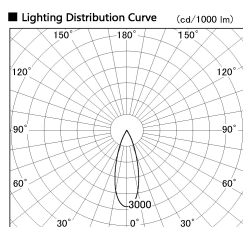

Item no. DD136-2530DB9035-R

Series Name: Cledy versa R-G Antiglare
(DD136-AG-R)

Dark Mirror Reflector

Installation	Recessed mount
Type	Cledy versa R-G Antiglare (DD136-AG-R)
Fixture wattage	23W
Beam angle	32 deg
Color Temp.	3500K
CRI	Ra>90
Luminous	2110 lm
Body	Die-cast aluminum alloy
Body finish	N/A
Trim finish	Black
Reflector finish	Dark Mirror
IP Rate	IP20
Light source	COB module
Input Voltage	AC220~240V
Dimming Type	Non-Dimmable
Certificate	CE, CCC
Cut Hole	125mm