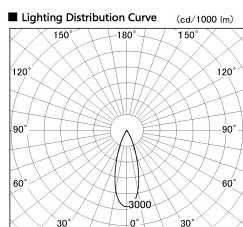

Item no. DD136-2530DB9035-R

Series Name: Cledy versa R-G Antiglare  
(DD136-AG-R)

Dark Mirror Reflector

Installation	Recessed mount
Type	Cledy versa R-G Antiglare (DD136-AG-R)
Fixture wattage	23W
Beam angle	32 deg
Color Temp.	3500K
CRI	Ra>90
Luminous	2110 lm
Body	Die-cast aluminum alloy
Body finish	N/A
Trim finish	Black
Reflector finish	Dark Mirror
IP Rate	IP20
Light source	COB module
Input Voltage	AC220~240V
Dimming Type	Non-Dimmable
Certificate	CE, CCC
Cut Hole	125mm