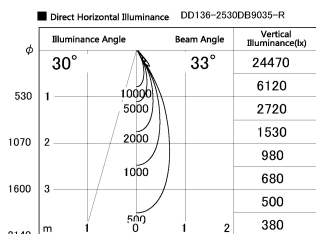

Item no. DD136-2530DB9035-R

Series Name: Cledy versa R-G Antiglare  
(DD136-AG-R)

Dark Mirror Reflector

Installation	Recessed mount
Type	Cledy versa R-G Antiglare (DD136-AG-R)
Fixture wattage	23W
Beam angle	32 deg
Color Temp.	3500K
CRI	Ra>90
Luminous	2110 lm
Body	Die-cast aluminum alloy
Body finish	N/A
Trim finish	Black
Reflector finish	Dark Mirror
IP Rate	IP20
Light source	COB module
Input Voltage	AC220~240V
Dimming Type	Non-Dimmable
Certificate	CE, CCC
Cut Hole	125mm