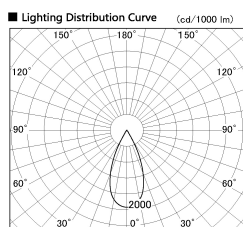

Item no. DD136-2540DB9035-R

Series Name: Cledy versa R-G Antiglare
(DD136-AG-R)

Dark Mirror Reflector

Installation	Recessed mount
Type	Cledy versa R-G Antiglare (DD136-AG-R)
Fixture wattage	23W
Beam angle	43 deg
Color Temp.	3500K
CRI	Ra>90
Luminous	2177 lm
Body	Die-cast aluminum alloy
Body finish	N/A
Trim finish	Black
Reflector finish	Dark Mirror
IP Rate	IP20
Light source	COB module
Input Voltage	AC220~240V
Dimming Type	Non-Dimmable
Certificate	CE, CCC
Cut Hole	125mm