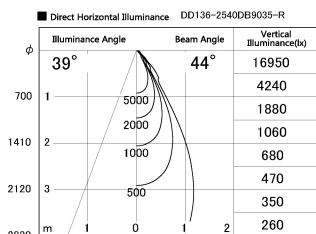

Item no. DD136-2540DB9035-R

Series Name: Cledy versa R-G Antiglare
(DD136-AG-R)

Dark Mirror Reflector

Installation	Recessed mount
Type	Cledy versa R-G Antiglare (DD136-AG-R)
Fixture wattage	23W
Beam angle	43 deg
Color Temp.	3500K
CRI	Ra>90
Luminous	2177 lm
Body	Die-cast aluminum alloy
Body finish	N/A
Trim finish	Black
Reflector finish	Dark Mirror
IP Rate	IP20
Light source	COB module
Input Voltage	AC220~240V
Dimming Type	Non-Dimmable
Certificate	CE, CCC
Cut Hole	125mm