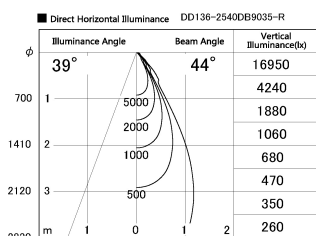

Item no. DD136-2540DB9035-R

Series Name: Cledy versa R-G Antiglare
(DD136-AG-R)

Dark Mirror Reflector

Installation	Recessed mount
Type	Cledy versa R-G Antiglare (DD136-AG-R)
Fixture wattage	23W
Beam angle	43 deg
Color Temp.	3500K
CRI	Ra>90
Luminous	2177 lm
Body	Die-cast aluminum alloy
Body finish	N/A
Trim finish	Black
Reflector finish	Dark Mirror
IP Rate	IP20
Light source	COB module
Input Voltage	AC220~240V
Dimming Type	Non-Dimmable
Certificate	CE, CCC
Cut Hole	125mm