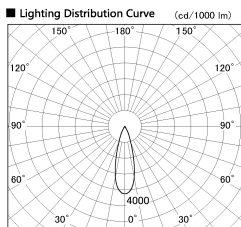

Item no. DD136-2030DB9035-R

Series Name: Cledy versa R-G Antiglare  
(DD136-AG-R)

Dark Mirror Reflector

Installation	Recessed mount
Type	Cledy versa R-G Antiglare (DD136-AG-R)
Fixture wattage	20W
Beam angle	28 deg
Color Temp.	3500K
CRI	Ra>90
Luminous	1772 lm
Body	Die-cast aluminum alloy
Body finish	N/A
Trim finish	Black
Reflector finish	Dark Mirror
IP Rate	IP20
Light source	COB module
Input Voltage	AC220~240V
Dimming Type	Non-Dimmable
Certificate	CE, CCC
Cut Hole	125mm