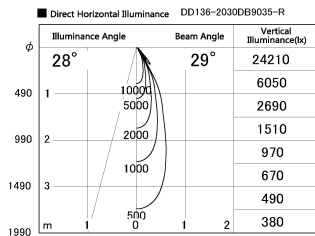

Item no. DD136-2030DB9035-R

Series Name: Cledy versa R-G Antiglare  
(DD136-AG-R)

Dark Mirror Reflector

Installation	Recessed mount
Type	Cledy versa R-G Antiglare (DD136-AG-R)
Fixture wattage	20W
Beam angle	28 deg
Color Temp.	3500K
CRI	Ra>90
Luminous	1772 lm
Body	Die-cast aluminum alloy
Body finish	N/A
Trim finish	Black
Reflector finish	Dark Mirror
IP Rate	IP20
Light source	COB module
Input Voltage	AC220~240V
Dimming Type	Non-Dimmable
Certificate	CE, CCC
Cut Hole	125mm