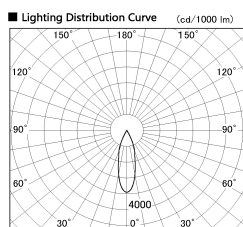

Item no. DD136-1930DB9035-R

Series Name: Cledy versa R-G Antiglare  
(DD136-AG-R)

Dark Mirror Reflector

Installation	Recessed mount
Type	Cledy versa R-G Antiglare (DD136-AG-R)
Fixture wattage	18.6W
Beam angle	29 deg
Color Temp.	3500K
CRI	Ra>90
Luminous	1544 lm
Body	Die-cast aluminum alloy
Body finish	N/A
Trim finish	Black
Reflector finish	Dark Mirror
IP Rate	IP20
Light source	COB module
Input Voltage	AC220~240V
Dimming Type	Non-Dimmable
Certificate	CE, CCC
Cut Hole	100mm