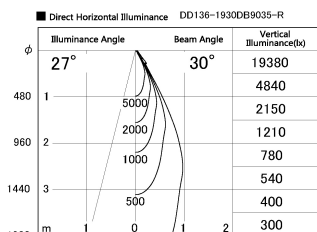

Item no. DD136-1930DB9035-R

Series Name: Cledy versa R-G Antiglare
(DD136-AG-R)

Dark Mirror Reflector

Installation	Recessed mount
Type	Cledy versa R-G Antiglare (DD136-AG-R)
Fixture wattage	18.6W
Beam angle	29 deg
Color Temp.	3500K
CRI	Ra>90
Luminous	1544 lm
Body	Die-cast aluminum alloy
Body finish	N/A
Trim finish	Black
Reflector finish	Dark Mirror
IP Rate	IP20
Light source	COB module
Input Voltage	AC220~240V
Dimming Type	Non-Dimmable
Certificate	CE, CCC
Cut Hole	100mm