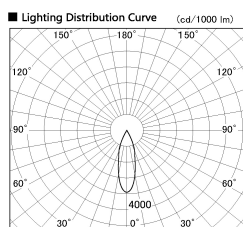

Item no. DD136-1930DB9035-R

Series Name: Cledy versa R-G Antiglare
(DD136-AG-R)

Dark Mirror Reflector

Installation	Recessed mount
Type	Cledy versa R-G Antiglare (DD136-AG-R)
Fixture wattage	18.6W
Beam angle	29 deg
Color Temp.	3500K
CRI	Ra>90
Luminous	1544 lm
Body	Die-cast aluminum alloy
Body finish	N/A
Trim finish	Black
Reflector finish	Dark Mirror
IP Rate	IP20
Light source	COB module
Input Voltage	AC220~240V
Dimming Type	Non-Dimmable
Certificate	CE, CCC
Cut Hole	100mm