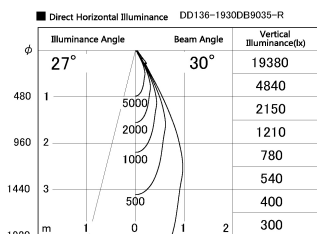

Item no. DD136-1930DB9035-R

Series Name: Cledy versa R-G Antiglare  
(DD136-AG-R)

Dark Mirror Reflector

Installation	Recessed mount
Type	Cledy versa R-G Antiglare (DD136-AG-R)
Fixture wattage	18.6W
Beam angle	29 deg
Color Temp.	3500K
CRI	Ra>90
Luminous	1544 lm
Body	Die-cast aluminum alloy
Body finish	N/A
Trim finish	Black
Reflector finish	Dark Mirror
IP Rate	IP20
Light source	COB module
Input Voltage	AC220~240V
Dimming Type	Non-Dimmable
Certificate	CE, CCC
Cut Hole	100mm