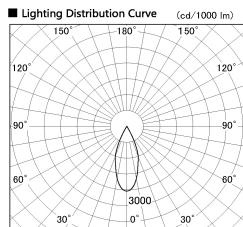

Item no. DD136-1940DB9035-R

Series Name: Cledy versa R-G Antiglare  
(DD136-AG-R)

Dark Mirror Reflector

Installation	Recessed mount
Type	Cledy versa R-G Antiglare (DD136-AG-R)
Fixture wattage	18.6W
Beam angle	40 deg
Color Temp.	3500K
CRI	Ra>90
Luminous	1571 lm
Body	Die-cast aluminum alloy
Body finish	N/A
Trim finish	Black
Reflector finish	Dark Mirror
IP Rate	IP20
Light source	COB module
Input Voltage	AC220~240V
Dimming Type	Non-Dimmable
Certificate	CE, CCC
Cut Hole	100mm