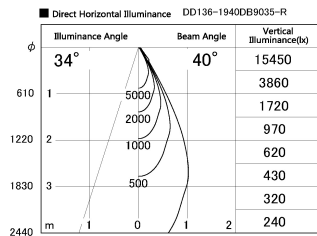

Item no. DD136-1940DB9035-R

Series Name: Cledy versa R-G Antiglare  
(DD136-AG-R)

Dark Mirror Reflector

Installation	Recessed mount
Type	Cledy versa R-G Antiglare (DD136-AG-R)
Fixture wattage	18.6W
Beam angle	40 deg
Color Temp.	3500K
CRI	Ra>90
Luminous	1571 lm
Body	Die-cast aluminum alloy
Body finish	N/A
Trim finish	Black
Reflector finish	Dark Mirror
IP Rate	IP20
Light source	COB module
Input Voltage	AC220~240V
Dimming Type	Non-Dimmable
Certificate	CE, CCC
Cut Hole	100mm