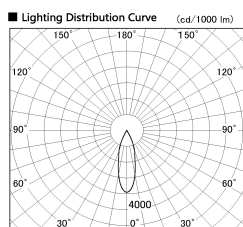

Item no. DD136-1130DB9035-R

Series Name: Cledy versa R-G Antiglare
(DD136-AG-R)

Dark Mirror Reflector

Installation	Recessed mount
Type	Cledy versa R-G Antiglare (DD136-AG-R)
Fixture wattage	10.5W
Beam angle	29 deg
Color Temp.	3500K
CRI	Ra>90
Luminous	885 lm
Body	Die-cast aluminum alloy
Body finish	N/A
Trim finish	Black
Reflector finish	Dark Mirror
IP Rate	IP20
Light source	COB module
Input Voltage	AC220~240V
Dimming Type	Non-Dimmable
Certificate	CE, CCC
Cut Hole	100mm