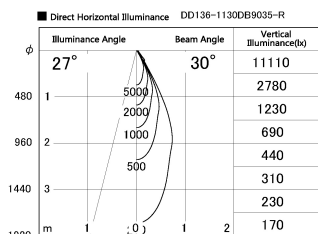

Item no. DD136-1130DB9035-R

Series Name: Cledy versa R-G Antiglare
(DD136-AG-R)

Dark Mirror Reflector

Installation	Recessed mount
Type	Cledy versa R-G Antiglare (DD136-AG-R)
Fixture wattage	10.5W
Beam angle	29 deg
Color Temp.	3500K
CRI	Ra>90
Luminous	885 lm
Body	Die-cast aluminum alloy
Body finish	N/A
Trim finish	Black
Reflector finish	Dark Mirror
IP Rate	IP20
Light source	COB module
Input Voltage	AC220~240V
Dimming Type	Non-Dimmable
Certificate	CE, CCC
Cut Hole	100mm