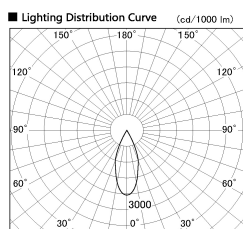

Item no. DD136-1140DB9035-R

Series Name: Cledy versa R-G Antiglare
(DD136-AG-R)

Dark Mirror Reflector

Installation	Recessed mount
Type	Cledy versa R-G Antiglare (DD136-AG-R)
Fixture wattage	10.5W
Beam angle	40 deg
Color Temp.	3500K
CRI	Ra>90
Luminous	900 lm
Body	Die-cast aluminum alloy
Body finish	N/A
Trim finish	Black
Reflector finish	Dark Mirror
IP Rate	IP20
Light source	COB module
Input Voltage	AC220~240V
Dimming Type	Non-Dimmable
Certificate	CE, CCC
Cut Hole	100mm