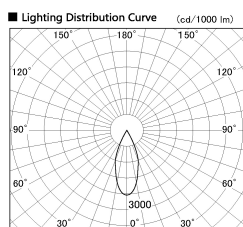

Item no. DD136-1140DB9035-R

Series Name: Cledy versa R-G Antiglare
(DD136-AG-R)

Dark Mirror Reflector

Installation	Recessed mount
Type	Cledy versa R-G Antiglare (DD136-AG-R)
Fixture wattage	10.5W
Beam angle	40 deg
Color Temp.	3500K
CRI	Ra>90
Luminous	900 lm
Body	Die-cast aluminum alloy
Body finish	N/A
Trim finish	Black
Reflector finish	Dark Mirror
IP Rate	IP20
Light source	COB module
Input Voltage	AC220~240V
Dimming Type	Non-Dimmable
Certificate	CE, CCC
Cut Hole	100mm