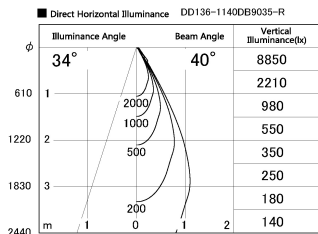

Item no. DD136-1140DB9035-R

Series Name: Cledy versa R-G Antiglare
(DD136-AG-R)

Dark Mirror Reflector

Installation	Recessed mount
Type	Cledy versa R-G Antiglare (DD136-AG-R)
Fixture wattage	10.5W
Beam angle	40 deg
Color Temp.	3500K
CRI	Ra>90
Luminous	900 lm
Body	Die-cast aluminum alloy
Body finish	N/A
Trim finish	Black
Reflector finish	Dark Mirror
IP Rate	IP20
Light source	COB module
Input Voltage	AC220~240V
Dimming Type	Non-Dimmable
Certificate	CE, CCC
Cut Hole	100mm