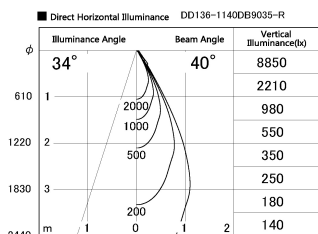

Item no. DD136-1140DB9035-R

Series Name: Cledy versa R-G Antiglare
(DD136-AG-R)

Dark Mirror Reflector

Installation	Recessed mount
Type	Cledy versa R-G Antiglare (DD136-AG-R)
Fixture wattage	10.5W
Beam angle	40 deg
Color Temp.	3500K
CRI	Ra>90
Luminous	900 lm
Body	Die-cast aluminum alloy
Body finish	N/A
Trim finish	Black
Reflector finish	Dark Mirror
IP Rate	IP20
Light source	COB module
Input Voltage	AC220~240V
Dimming Type	Non-Dimmable
Certificate	CE, CCC
Cut Hole	100mm