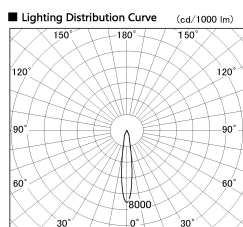

Item no. DD136-0815DB9035-R

Series Name: Cledy versa R-G Antiglare  
(DD136-AG-R)

Dark Mirror Reflector

■ Direct Horizontal Illuminance DD136-0815DB9035-R

φ	Illuminance Angle	Beam Angle	Vertical Illuminance (lx)		
280	15°	15°	15940		
1			3980		
520			1770		
2			1000		
780			640		
3			440		
1050			330		
m	1	0	1	2	250

Installation	Recessed mount
Type	Cledy versa R-G Antiglare (DD136-AG-R)
Fixture wattage	7.5W
Beam angle	16deg
Color Temp.	3500K
CRI	Ra>90
Luminous	545 lm
Body	Die-cast aluminum alloy
Body finish	N/A
Trim finish	Black
Reflector finish	Dark Mirror
IP Rate	IP20
Light source	COB module
Input Voltage	AC220~240V
Dimming Type	Non-Dimmable
Certificate	CE, CCC
Cut Hole	100mm