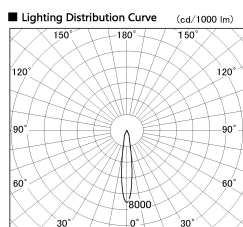

Item no. DD136-0815DB9035-R

Series Name: Cledy versa R-G Antiglare  
(DD136-AG-R)

Dark Mirror Reflector

■ Direct Horizontal Illuminance DD136-0815DB9035-R

φ	Illuminance Angle	Beam Angle	Vertical Illuminance (lx)		
260	15°	15°	15940		
1			3980		
520			1770		
2			1000		
780			640		
3			440		
1050			330		
m	1	0	1	2	250

Installation	Recessed mount
Type	Cledy versa R-G Antiglare (DD136-AG-R)
Fixture wattage	7.5W
Beam angle	16deg
Color Temp.	3500K
CRI	Ra>90
Luminous	545 lm
Body	Die-cast aluminum alloy
Body finish	N/A
Trim finish	Black
Reflector finish	Dark Mirror
IP Rate	IP20
Light source	COB module
Input Voltage	AC220~240V
Dimming Type	Non-Dimmable
Certificate	CE, CCC
Cut Hole	100mm