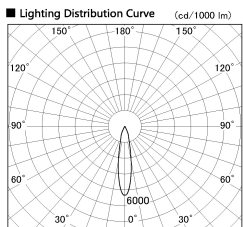

Item no. DD136-0820DB9035-R

Series Name: Cledy versa R-G Antiglare
(DD136-AG-R)

Dark Mirror Reflector

Direct Horizontal Illuminance DD136-0820DB9035-R

φ	Illuminance Angle	Beam Angle	Vertical Illuminance (lx)
1330	19°	20°	12300
330			3070
1			1370
660			770
2			490
1000			340
3			250
1330			190

Installation	Recessed mount
Type	Cledy versa R-G Antiglare (DD136-AG-R)
Fixture wattage	7.5W
Beam angle	20deg
Color Temp.	3500K
CRI	Ra>90
Luminous	590 lm
Body	Die-cast aluminum alloy
Body finish	N/A
Trim finish	Black
Reflector finish	Dark Mirror
IP Rate	IP20
Light source	COB module
Input Voltage	AC220~240V
Dimming Type	Non-Dimmable
Certificate	CE, CCC
Cut Hole	100mm