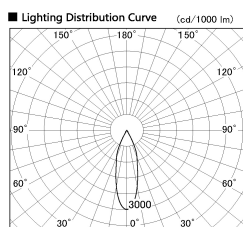

Item no. DD136-0830DB9035-R

Series Name: Cledy versa R-G Antiglare
(DD136-AG-R)

Dark Mirror Reflector

Installation	Recessed mount
Type	Cledy versa R-G Antiglare (DD136-AG-R)
Fixture wattage	7.5W
Beam angle	30deg
Color Temp.	3500K
CRI	Ra>90
Luminous	635 lm
Body	Die-cast aluminum alloy
Body finish	N/A
Trim finish	Black
Reflector finish	Dark Mirror
IP Rate	IP20
Light source	COB module
Input Voltage	AC220~240V
Dimming Type	Non-Dimmable
Certificate	CE, CCC
Cut Hole	100mm