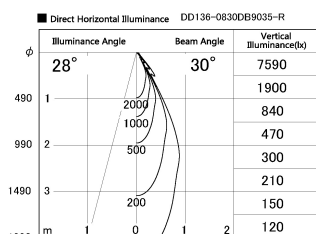

Item no. DD136-0830DB9035-R

Series Name: Cledy versa R-G Antiglare
(DD136-AG-R)

Dark Mirror Reflector

Installation	Recessed mount
Type	Cledy versa R-G Antiglare (DD136-AG-R)
Fixture wattage	7.5W
Beam angle	30deg
Color Temp.	3500K
CRI	Ra>90
Luminous	635 lm
Body	Die-cast aluminum alloy
Body finish	N/A
Trim finish	Black
Reflector finish	Dark Mirror
IP Rate	IP20
Light source	COB module
Input Voltage	AC220~240V
Dimming Type	Non-Dimmable
Certificate	CE, CCC
Cut Hole	100mm