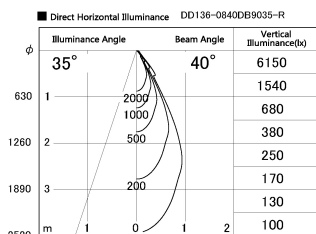

Item no. DD136-0840DB9035-R

Series Name: Cledy versa R-G Antiglare
(DD136-AG-R)

Dark Mirror Reflector

Installation	Recessed mount
Type	Cledy versa R-G Antiglare (DD136-AG-R)
Fixture wattage	7.5W
Beam angle	39deg
Color Temp.	3500K
CRI	Ra>90
Luminous	652 lm
Body	Die-cast aluminum alloy
Body finish	N/A
Trim finish	Black
Reflector finish	Dark Mirror
IP Rate	IP20
Light source	COB module
Input Voltage	AC220~240V
Dimming Type	Non-Dimmable
Certificate	CE, CCC
Cut Hole	100mm