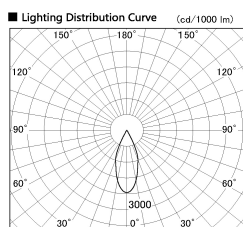

Item no. DD136-0840DB9035-R

Series Name: Cledy versa R-G Antiglare
(DD136-AG-R)

Dark Mirror Reflector

Installation	Recessed mount
Type	Cledy versa R-G Antiglare (DD136-AG-R)
Fixture wattage	7.5W
Beam angle	39deg
Color Temp.	3500K
CRI	Ra>90
Luminous	652 lm
Body	Die-cast aluminum alloy
Body finish	N/A
Trim finish	Black
Reflector finish	Dark Mirror
IP Rate	IP20
Light source	COB module
Input Voltage	AC220~240V
Dimming Type	Non-Dimmable
Certificate	CE, CCC
Cut Hole	100mm