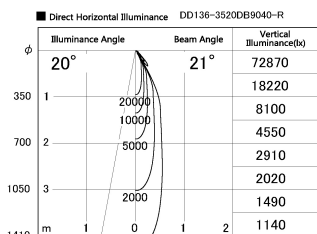

Item no. DD136-3520DB9040-R

Series Name: Cledy versa R-G Antiglare  
(DD136-AG-R)

Dark Mirror Reflector

Installation	Recessed mount
Type	Cledy versa R-G Antiglare (DD136-AG-R)
Fixture wattage	36W
Beam angle	21 deg
Color Temp.	4000K
CRI	Ra>90
Luminous	3480 lm
Body	Die-cast aluminum alloy
Body finish	N/A
Trim finish	Black
Reflector finish	Dark Mirror
IP Rate	IP20
Light source	COB module
Input Voltage	AC220~240V
Dimming Type	Non-Dimmable
Certificate	CE, CCC
Cut Hole	150mm