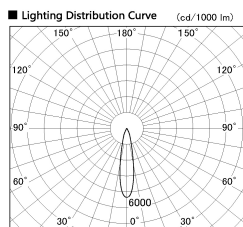

Item no. DD136-3520DB9040-R

Series Name: Cledy versa R-G Antiglare  
(DD136-AG-R)

Dark Mirror Reflector

Installation	Recessed mount
Type	Cledy versa R-G Antiglare (DD136-AG-R)
Fixture wattage	36W
Beam angle	21 deg
Color Temp.	4000K
CRI	Ra>90
Luminous	3480 lm
Body	Die-cast aluminum alloy
Body finish	N/A
Trim finish	Black
Reflector finish	Dark Mirror
IP Rate	IP20
Light source	COB module
Input Voltage	AC220~240V
Dimming Type	Non-Dimmable
Certificate	CE, CCC
Cut Hole	150mm