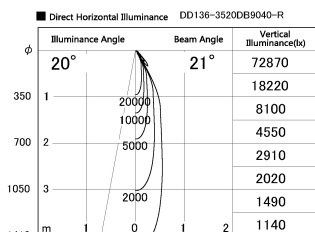

Item no. DD136-3520DB9040-R

Series Name: Cledy versa R-G Antiglare  
(DD136-AG-R)

Dark Mirror Reflector

Installation	Recessed mount
Type	Cledy versa R-G Antiglare (DD136-AG-R)
Fixture wattage	36W
Beam angle	21 deg
Color Temp.	4000K
CRI	Ra>90
Luminous	3480 lm
Body	Die-cast aluminum alloy
Body finish	N/A
Trim finish	Black
Reflector finish	Dark Mirror
IP Rate	IP20
Light source	COB module
Input Voltage	AC220~240V
Dimming Type	Non-Dimmable
Certificate	CE, CCC
Cut Hole	150mm