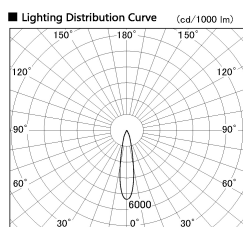

Item no. DD136-3520DB9040-R

Series Name: Cledy versa R-G Antiglare  
(DD136-AG-R)

Dark Mirror Reflector

Installation	Recessed mount
Type	Cledy versa R-G Antiglare (DD136-AG-R)
Fixture wattage	36W
Beam angle	21 deg
Color Temp.	4000K
CRI	Ra>90
Luminous	3480 lm
Body	Die-cast aluminum alloy
Body finish	N/A
Trim finish	Black
Reflector finish	Dark Mirror
IP Rate	IP20
Light source	COB module
Input Voltage	AC220~240V
Dimming Type	Non-Dimmable
Certificate	CE, CCC
Cut Hole	150mm