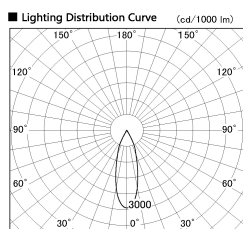

Item no. DD136-3530DB9040-R

Series Name: Cledy versa R-G Antiglare
(DD136-AG-R)

Dark Mirror Reflector

Installation	Recessed mount
Type	Cledy versa R-G Antiglare (DD136-AG-R)
Fixture wattage	36W
Beam angle	31 deg
Color Temp.	4000K
CRI	Ra>90
Luminous	3429 lm
Body	Die-cast aluminum alloy
Body finish	N/A
Trim finish	Black
Reflector finish	Dark Mirror
IP Rate	IP20
Light source	COB module
Input Voltage	AC220~240V
Dimming Type	Non-Dimmable
Certificate	CE, CCC
Cut Hole	150mm