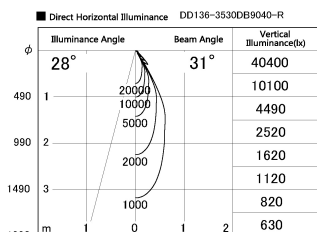

Item no. DD136-3530DB9040-R

Series Name: Cledy versa R-G Antiglare
(DD136-AG-R)

Dark Mirror Reflector

Installation	Recessed mount
Type	Cledy versa R-G Antiglare (DD136-AG-R)
Fixture wattage	36W
Beam angle	31 deg
Color Temp.	4000K
CRI	Ra>90
Luminous	3429 lm
Body	Die-cast aluminum alloy
Body finish	N/A
Trim finish	Black
Reflector finish	Dark Mirror
IP Rate	IP20
Light source	COB module
Input Voltage	AC220~240V
Dimming Type	Non-Dimmable
Certificate	CE, CCC
Cut Hole	150mm