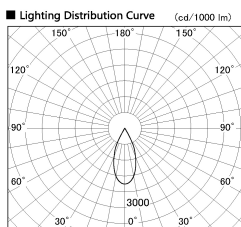

Item no. DD136-3540DB9040-R

Series Name: Cledy versa R-G Antiglare
(DD136-AG-R)

Dark Mirror Reflector

Installation	Recessed mount
Type	Cledy versa R-G Antiglare (DD136-AG-R)
Fixture wattage	36W
Beam angle	42 deg
Color Temp.	4000K
CRI	Ra>90
Luminous	3400 lm
Body	Die-cast aluminum alloy
Body finish	N/A
Trim finish	Black
Reflector finish	Dark Mirror
IP Rate	IP20
Light source	COB module
Input Voltage	AC220~240V
Dimming Type	Non-Dimmable
Certificate	CE, CCC
Cut Hole	150mm