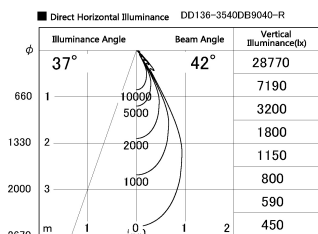

Item no. DD136-3540DB9040-R

Series Name: Cledy versa R-G Antiglare  
(DD136-AG-R)

Dark Mirror Reflector

Installation	Recessed mount
Type	Cledy versa R-G Antiglare (DD136-AG-R)
Fixture wattage	36W
Beam angle	42 deg
Color Temp.	4000K
CRI	Ra>90
Luminous	3400 lm
Body	Die-cast aluminum alloy
Body finish	N/A
Trim finish	Black
Reflector finish	Dark Mirror
IP Rate	IP20
Light source	COB module
Input Voltage	AC220~240V
Dimming Type	Non-Dimmable
Certificate	CE, CCC
Cut Hole	150mm