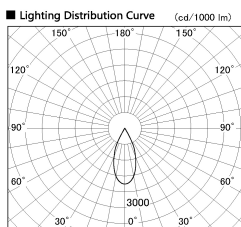

Item no. DD136-3540DB9040-R

Series Name: Cledy versa R-G Antiglare  
(DD136-AG-R)

Dark Mirror Reflector

Installation	Recessed mount
Type	Cledy versa R-G Antiglare (DD136-AG-R)
Fixture wattage	36W
Beam angle	42 deg
Color Temp.	4000K
CRI	Ra>90
Luminous	3400 lm
Body	Die-cast aluminum alloy
Body finish	N/A
Trim finish	Black
Reflector finish	Dark Mirror
IP Rate	IP20
Light source	COB module
Input Voltage	AC220~240V
Dimming Type	Non-Dimmable
Certificate	CE, CCC
Cut Hole	150mm