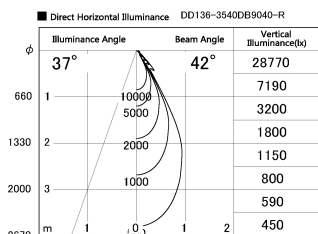

Item no. DD136-3540DB9040-R

Series Name: Cledy versa R-G Antiglare
(DD136-AG-R)

Dark Mirror Reflector

Installation	Recessed mount
Type	Cledy versa R-G Antiglare (DD136-AG-R)
Fixture wattage	36W
Beam angle	42 deg
Color Temp.	4000K
CRI	Ra>90
Luminous	3400 lm
Body	Die-cast aluminum alloy
Body finish	N/A
Trim finish	Black
Reflector finish	Dark Mirror
IP Rate	IP20
Light source	COB module
Input Voltage	AC220~240V
Dimming Type	Non-Dimmable
Certificate	CE, CCC
Cut Hole	150mm