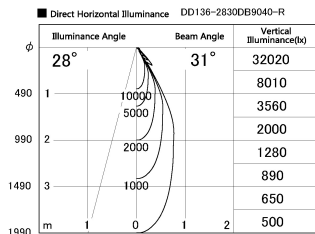

Item no. DD136-2830DB9040-R

Series Name: Cledy versa R-G Antiglare  
(DD136-AG-R)

Dark Mirror Reflector

Installation	Recessed mount
Type	Cledy versa R-G Antiglare (DD136-AG-R)
Fixture wattage	28W
Beam angle	31 deg
Color Temp.	4000K
CRI	Ra>90
Luminous	2718 lm
Body	Die-cast aluminum alloy
Body finish	N/A
Trim finish	Black
Reflector finish	Dark Mirror
IP Rate	IP20
Light source	COB module
Input Voltage	AC220~240V
Dimming Type	Non-Dimmable
Certificate	CE, CCC
Cut Hole	150mm