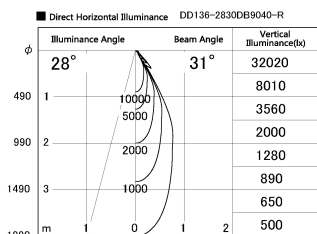

Item no. DD136-2830DB9040-R

Series Name: Cledy versa R-G Antiglare
(DD136-AG-R)

Dark Mirror Reflector

Installation	Recessed mount
Type	Cledy versa R-G Antiglare (DD136-AG-R)
Fixture wattage	28W
Beam angle	31 deg
Color Temp.	4000K
CRI	Ra>90
Luminous	2718 lm
Body	Die-cast aluminum alloy
Body finish	N/A
Trim finish	Black
Reflector finish	Dark Mirror
IP Rate	IP20
Light source	COB module
Input Voltage	AC220~240V
Dimming Type	Non-Dimmable
Certificate	CE, CCC
Cut Hole	150mm