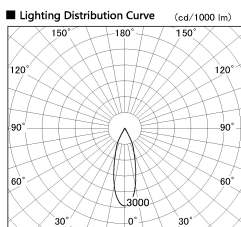

Item no. DD136-2830DB9040-R

Series Name: Cledy versa R-G Antiglare
(DD136-AG-R)

Dark Mirror Reflector

Installation	Recessed mount
Type	Cledy versa R-G Antiglare (DD136-AG-R)
Fixture wattage	28W
Beam angle	31 deg
Color Temp.	4000K
CRI	Ra>90
Luminous	2718 lm
Body	Die-cast aluminum alloy
Body finish	N/A
Trim finish	Black
Reflector finish	Dark Mirror
IP Rate	IP20
Light source	COB module
Input Voltage	AC220~240V
Dimming Type	Non-Dimmable
Certificate	CE, CCC
Cut Hole	150mm