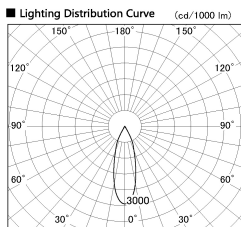

Item no. DD136-2830DB9040-R

Series Name: Cledy versa R-G Antiglare  
(DD136-AG-R)

Dark Mirror Reflector

Installation	Recessed mount
Type	Cledy versa R-G Antiglare (DD136-AG-R)
Fixture wattage	28W
Beam angle	31 deg
Color Temp.	4000K
CRI	Ra>90
Luminous	2718 lm
Body	Die-cast aluminum alloy
Body finish	N/A
Trim finish	Black
Reflector finish	Dark Mirror
IP Rate	IP20
Light source	COB module
Input Voltage	AC220~240V
Dimming Type	Non-Dimmable
Certificate	CE, CCC
Cut Hole	150mm