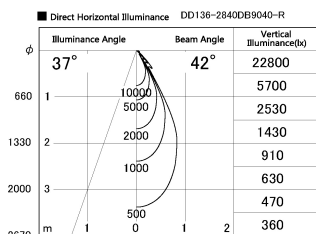

Item no. DD136-2840DB9040-R

Series Name: Cledy versa R-G Antiglare
(DD136-AG-R)

Dark Mirror Reflector

Installation	Recessed mount
Type	Cledy versa R-G Antiglare (DD136-AG-R)
Fixture wattage	28W
Beam angle	42 deg
Color Temp.	4000K
CRI	Ra>90
Luminous	2695 lm
Body	Die-cast aluminum alloy
Body finish	N/A
Trim finish	Black
Reflector finish	Dark Mirror
IP Rate	IP20
Light source	COB module
Input Voltage	AC220~240V
Dimming Type	Non-Dimmable
Certificate	CE, CCC
Cut Hole	150mm