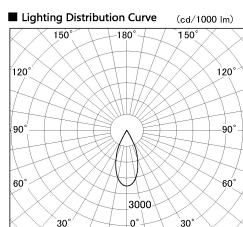

Item no. DD136-2840DB9040-R

Series Name: Cledy versa R-G Antiglare
(DD136-AG-R)

Dark Mirror Reflector

Installation	Recessed mount
Type	Cledy versa R-G Antiglare (DD136-AG-R)
Fixture wattage	28W
Beam angle	42 deg
Color Temp.	4000K
CRI	Ra>90
Luminous	2695 lm
Body	Die-cast aluminum alloy
Body finish	N/A
Trim finish	Black
Reflector finish	Dark Mirror
IP Rate	IP20
Light source	COB module
Input Voltage	AC220~240V
Dimming Type	Non-Dimmable
Certificate	CE, CCC
Cut Hole	150mm