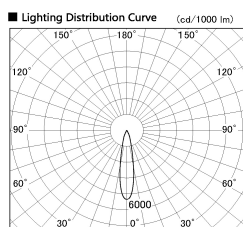

Item no. DD136-2620DB9040-R

Series Name: Cledy versa R-G Antiglare
(DD136-AG-R)

Dark Mirror Reflector

Direct Horizontal Illuminance DD136-2620DB9040-R

φ	Illuminance Angle	Beam Angle	Vertical Illuminance (lx)
350	20°	21°	50000
700	10000		12500
1050	5000		5560
1410	2000		3130
	1000		2000
	500		1390
	200		1020
	100		780

Installation	Recessed mount
Type	Cledy versa R-G Antiglare (DD136-AG-R)
Fixture wattage	23W
Beam angle	21 deg
Color Temp.	4000K
CRI	Ra>90
Luminous	2388 lm
Body	Die-cast aluminum alloy
Body finish	N/A
Trim finish	Black
Reflector finish	Dark Mirror
IP Rate	IP20
Light source	COB module
Input Voltage	AC220~240V
Dimming Type	Non-Dimmable
Certificate	CE, CCC
Cut Hole	150mm