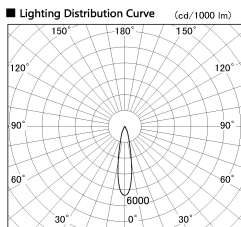

Item no. DD136-2620DB9040-R

Series Name: Cledy versa R-G Antiglare  
(DD136-AG-R)

Dark Mirror Reflector

Direct Horizontal Illuminance DD136-2620DB9040-R

φ	Illuminance Angle	Beam Angle	Vertical Illuminance (lx)
350	20°	21°	50000
700			12500
1050			5560
1410			3130
			2000
			1390
			1020
			780

Installation	Recessed mount
Type	Cledy versa R-G Antiglare (DD136-AG-R)
Fixture wattage	23W
Beam angle	21 deg
Color Temp.	4000K
CRI	Ra>90
Luminous	2388 lm
Body	Die-cast aluminum alloy
Body finish	N/A
Trim finish	Black
Reflector finish	Dark Mirror
IP Rate	IP20
Light source	COB module
Input Voltage	AC220~240V
Dimming Type	Non-Dimmable
Certificate	CE, CCC
Cut Hole	150mm