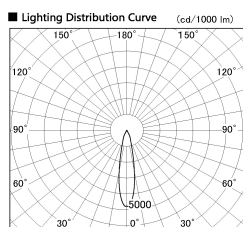

Item no. DD136-2520DB9040-R

Series Name: Cledy versa R-G Antiglare
(DD136-AG-R)

Dark Mirror Reflector

Installation	Recessed mount
Type	Cledy versa R-G Antiglare (DD136-AG-R)
Fixture wattage	23W
Beam angle	21 deg
Color Temp.	4000K
CRI	Ra>90
Luminous	2091 lm
Body	Die-cast aluminum alloy
Body finish	N/A
Trim finish	Black
Reflector finish	Dark Mirror
IP Rate	IP20
Light source	COB module
Input Voltage	AC220~240V
Dimming Type	Non-Dimmable
Certificate	CE, CCC
Cut Hole	125mm