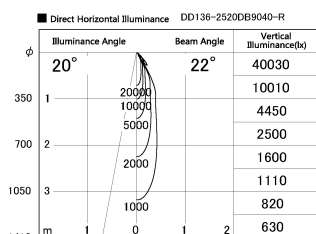

Item no. DD136-2520DB9040-R

Series Name: Cledy versa R-G Antiglare
(DD136-AG-R)

Dark Mirror Reflector

Installation	Recessed mount
Type	Cledy versa R-G Antiglare (DD136-AG-R)
Fixture wattage	23W
Beam angle	21 deg
Color Temp.	4000K
CRI	Ra>90
Luminous	2091 lm
Body	Die-cast aluminum alloy
Body finish	N/A
Trim finish	Black
Reflector finish	Dark Mirror
IP Rate	IP20
Light source	COB module
Input Voltage	AC220~240V
Dimming Type	Non-Dimmable
Certificate	CE, CCC
Cut Hole	125mm