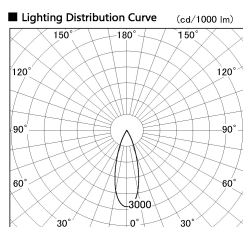

Item no. DD136-2530DB9040-R

Series Name: Cledy versa R-G Antiglare
(DD136-AG-R)

Dark Mirror Reflector

Installation	Recessed mount
Type	
Fixture wattage	23W
Beam angle	32 deg
Color Temp.	4000K
CRI	Ra>90
Luminous	2140 lm
Body	Die-cast aluminum alloy
Body finish	N/A
Trim finish	Black
Reflector finish	Dark Mirror
IP Rate	IP20
Light source	COB module
Input Voltage	AC220~240V
Dimming Type	Non-Dimmable
Certificate	CE, CCC
Cut Hole	125mm