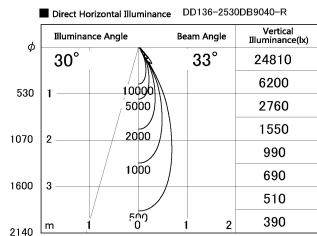

Item no. DD136-2530DB9040-R

Series Name: Cledy versa R-G Antiglare
(DD136-AG-R)

Dark Mirror Reflector

Installation	Recessed mount
Type	Cledy versa R-G Antiglare (DD136-AG-R)
Fixture wattage	23W
Beam angle	32 deg
Color Temp.	4000K
CRI	Ra>90
Luminous	2140 lm
Body	Die-cast aluminum alloy
Body finish	N/A
Trim finish	Black
Reflector finish	Dark Mirror
IP Rate	IP20
Light source	COB module
Input Voltage	AC220~240V
Dimming Type	Non-Dimmable
Certificate	CE, CCC
Cut Hole	125mm