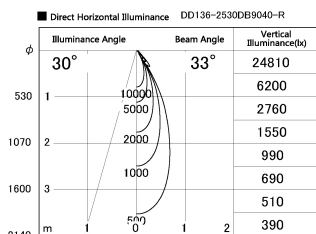

Item no. DD136-2530DB9040-R

Series Name: Cledy versa R-G Antiglare
(DD136-AG-R)

Dark Mirror Reflector

Installation	Recessed mount
Type	
Fixture wattage	23W
Beam angle	32 deg
Color Temp.	4000K
CRI	Ra>90
Luminous	2140 lm
Body	Die-cast aluminum alloy
Body finish	N/A
Trim finish	Black
Reflector finish	Dark Mirror
IP Rate	IP20
Light source	COB module
Input Voltage	AC220~240V
Dimming Type	Non-Dimmable
Certificate	CE, CCC
Cut Hole	125mm