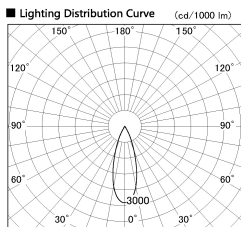

Item no. DD136-2530DB9040-R

Series Name: Cledy versa R-G Antiglare
(DD136-AG-R)

Dark Mirror Reflector

Installation	Recessed mount
Type	Cledy versa R-G Antiglare (DD136-AG-R)
Fixture wattage	23W
Beam angle	32 deg
Color Temp.	4000K
CRI	Ra>90
Luminous	2140 lm
Body	Die-cast aluminum alloy
Body finish	N/A
Trim finish	Black
Reflector finish	Dark Mirror
IP Rate	IP20
Light source	COB module
Input Voltage	AC220~240V
Dimming Type	Non-Dimmable
Certificate	CE, CCC
Cut Hole	125mm