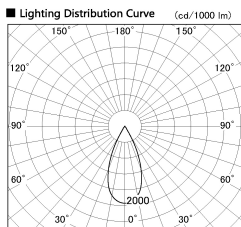

Item no. DD136-2540DB9040-R

Series Name: Cledy versa R-G Antiglare
(DD136-AG-R)

Dark Mirror Reflector

Installation	Recessed mount
Type	Cledy versa R-G Antiglare (DD136-AG-R)
Fixture wattage	23W
Beam angle	43 deg
Color Temp.	4000K
CRI	Ra>90
Luminous	2208 lm
Body	Die-cast aluminum alloy
Body finish	N/A
Trim finish	Black
Reflector finish	Dark Mirror
IP Rate	IP20
Light source	COB module
Input Voltage	AC220~240V
Dimming Type	Non-Dimmable
Certificate	CE, CCC
Cut Hole	125mm