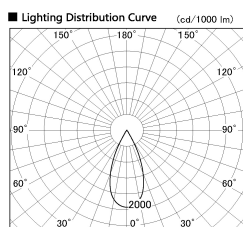

Item no. DD136-2540DB9040-R

Series Name: Cledy versa R-G Antiglare  
(DD136-AG-R)

Dark Mirror Reflector

Installation	Recessed mount
Type	Cledy versa R-G Antiglare (DD136-AG-R)
Fixture wattage	23W
Beam angle	43 deg
Color Temp.	4000K
CRI	Ra>90
Luminous	2208 lm
Body	Die-cast aluminum alloy
Body finish	N/A
Trim finish	Black
Reflector finish	Dark Mirror
IP Rate	IP20
Light source	COB module
Input Voltage	AC220~240V
Dimming Type	Non-Dimmable
Certificate	CE, CCC
Cut Hole	125mm