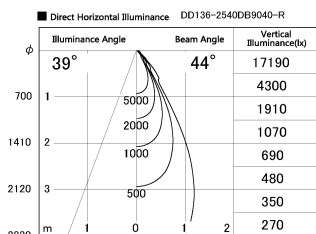

Item no. DD136-2540DB9040-R

Series Name: Cledy versa R-G Antiglare  
(DD136-AG-R)

Dark Mirror Reflector

Installation	Recessed mount
Type	Cledy versa R-G Antiglare (DD136-AG-R)
Fixture wattage	23W
Beam angle	43 deg
Color Temp.	4000K
CRI	Ra>90
Luminous	2208 lm
Body	Die-cast aluminum alloy
Body finish	N/A
Trim finish	Black
Reflector finish	Dark Mirror
IP Rate	IP20
Light source	COB module
Input Voltage	AC220~240V
Dimming Type	Non-Dimmable
Certificate	CE, CCC
Cut Hole	125mm