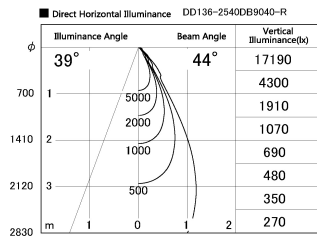

Item no. DD136-2540DB9040-R

Series Name: Cledy versa R-G Antiglare
(DD136-AG-R)

Dark Mirror Reflector

Installation	Recessed mount
Type	Cledy versa R-G Antiglare (DD136-AG-R)
Fixture wattage	23W
Beam angle	43 deg
Color Temp.	4000K
CRI	Ra>90
Luminous	2208 lm
Body	Die-cast aluminum alloy
Body finish	N/A
Trim finish	Black
Reflector finish	Dark Mirror
IP Rate	IP20
Light source	COB module
Input Voltage	AC220~240V
Dimming Type	Non-Dimmable
Certificate	CE, CCC
Cut Hole	125mm