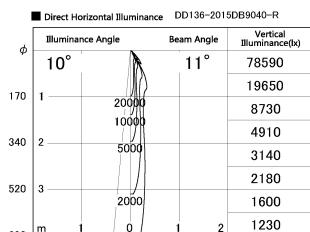

Item no. DD136-2015DB9040-R

Series Name: Cledy versa R-G Antiglare
(DD136-AG-R)

Dark Mirror Reflector

Installation	Recessed mount
Type	Cledy versa R-G Antiglare (DD136-AG-R)
Fixture wattage	20W
Beam angle	12 deg
Color Temp.	4000K
CRI	Ra>90
Luminous	1530 lm
Body	Die-cast aluminum alloy
Body finish	N/A
Trim finish	Black
Reflector finish	Dark Mirror
IP Rate	IP20
Light source	COB module
Input Voltage	AC220~240V
Dimming Type	Non-Dimmable
Certificate	CE, CCC
Cut Hole	125mm