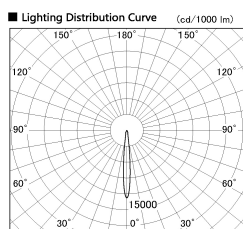

Item no. DD136-2015DB9040-R

Series Name: Cledy versa R-G Antiglare
(DD136-AG-R)

Dark Mirror Reflector

Installation	Recessed mount
Type	Cledy versa R-G Antiglare (DD136-AG-R)
Fixture wattage	20W
Beam angle	12 deg
Color Temp.	4000K
CRI	Ra>90
Luminous	1530 lm
Body	Die-cast aluminum alloy
Body finish	N/A
Trim finish	Black
Reflector finish	Dark Mirror
IP Rate	IP20
Light source	COB module
Input Voltage	AC220~240V
Dimming Type	Non-Dimmable
Certificate	CE, CCC
Cut Hole	125mm