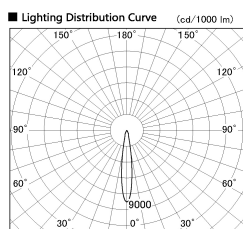

Item no. DD136-2020DB9040-R

Series Name: Cledy versa R-G Antiglare  
(DD136-AG-R)

Dark Mirror Reflector

■ Direct Horizontal Illuminance DD136-2020DB9040-R

φ	Illuminance Angle	Beam Angle	Vertical Illuminance (lx)
280	15°	15°	56610
1			14150
			6290
520			3540
2			2260
780			1570
3			1160
1050			880

Installation	Recessed mount
Type	Cledy versa R-G Antiglare (DD136-AG-R)
Fixture wattage	20W
Beam angle	15 deg
Color Temp.	4000K
CRI	Ra>90
Luminous	1733 lm
Body	Die-cast aluminum alloy
Body finish	N/A
Trim finish	Black
Reflector finish	Dark Mirror
IP Rate	IP20
Light source	COB module
Input Voltage	AC220~240V
Dimming Type	Non-Dimmable
Certificate	CE, CCC
Cut Hole	125mm