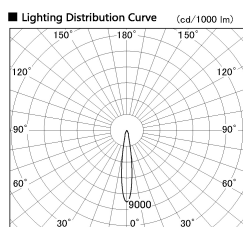

Item no. DD136-2020DB9040-R

Series Name: Cledy versa R-G Antiglare
(DD136-AG-R)

Dark Mirror Reflector

■ Direct Horizontal Illuminance DD136-2020DB9040-R

φ	Illuminance Angle	Beam Angle	Vertical Illuminance (lx)
280	15°	15°	56610
1			14150
			6290
520			3540
2			2260
780			1570
3			1160
1050			880
m	1	1	2

Installation	Recessed mount
Type	Cledy versa R-G Antiglare (DD136-AG-R)
Fixture wattage	20W
Beam angle	15 deg
Color Temp.	4000K
CRI	Ra>90
Luminous	1733 lm
Body	Die-cast aluminum alloy
Body finish	N/A
Trim finish	Black
Reflector finish	Dark Mirror
IP Rate	IP20
Light source	COB module
Input Voltage	AC220~240V
Dimming Type	Non-Dimmable
Certificate	CE, CCC
Cut Hole	125mm