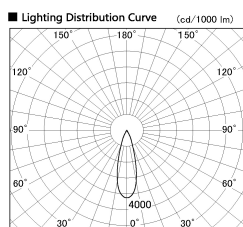

Item no. DD136-2030DB9040-R

Series Name: Cledy versa R-G Antiglare  
(DD136-AG-R)

Dark Mirror Reflector

Installation	Recessed mount
Type	Cledy versa R-G Antiglare (DD136-AG-R)
Fixture wattage	20W
Beam angle	28 deg
Color Temp.	4000K
CRI	Ra>90
Luminous	1797 lm
Body	Die-cast aluminum alloy
Body finish	N/A
Trim finish	Black
Reflector finish	Dark Mirror
IP Rate	IP20
Light source	COB module
Input Voltage	AC220~240V
Dimming Type	Non-Dimmable
Certificate	CE, CCC
Cut Hole	125mm