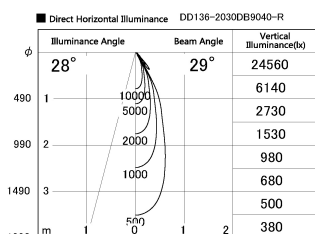

Item no. DD136-2030DB9040-R

Series Name: Cledy versa R-G Antiglare  
(DD136-AG-R)

Dark Mirror Reflector

Installation	Recessed mount
Type	Cledy versa R-G Antiglare (DD136-AG-R)
Fixture wattage	20W
Beam angle	28 deg
Color Temp.	4000K
CRI	Ra>90
Luminous	1797 lm
Body	Die-cast aluminum alloy
Body finish	N/A
Trim finish	Black
Reflector finish	Dark Mirror
IP Rate	IP20
Light source	COB module
Input Voltage	AC220~240V
Dimming Type	Non-Dimmable
Certificate	CE, CCC
Cut Hole	125mm