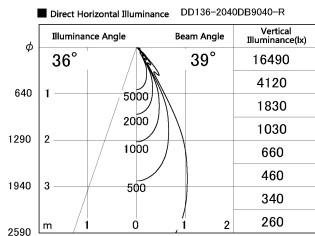

Item no. DD136-2040DB9040-R

Series Name: Cledy versa R-G Antiglare
(DD136-AG-R)

Dark Mirror Reflector

Installation	Recessed mount
Type	Cledy versa R-G Antiglare (DD136-AG-R)
Fixture wattage	20W
Beam angle	37 deg
Color Temp.	4000K
CRI	Ra>90
Luminous	1830 lm
Body	Die-cast aluminum alloy
Body finish	N/A
Trim finish	Black
Reflector finish	Dark Mirror
IP Rate	IP20
Light source	COB module
Input Voltage	AC220~240V
Dimming Type	Non-Dimmable
Certificate	CE, CCC
Cut Hole	125mm