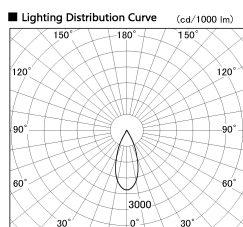

Item no. DD136-2040DB9040-R

Series Name: Cledy versa R-G Antiglare
(DD136-AG-R)

Dark Mirror Reflector

Installation	Recessed mount
Type	Cledy versa R-G Antiglare (DD136-AG-R)
Fixture wattage	20W
Beam angle	37 deg
Color Temp.	4000K
CRI	Ra>90
Luminous	1830 lm
Body	Die-cast aluminum alloy
Body finish	N/A
Trim finish	Black
Reflector finish	Dark Mirror
IP Rate	IP20
Light source	COB module
Input Voltage	AC220~240V
Dimming Type	Non-Dimmable
Certificate	CE, CCC
Cut Hole	125mm