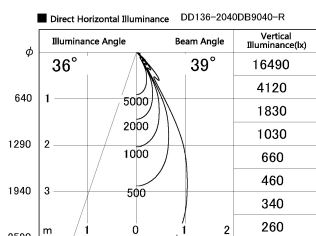

Item no. DD136-2040DB9040-R

Series Name: Cledy versa R-G Antiglare
(DD136-AG-R)

Dark Mirror Reflector

Installation	Recessed mount
Type	Cledy versa R-G Antiglare (DD136-AG-R)
Fixture wattage	20W
Beam angle	37 deg
Color Temp.	4000K
CRI	Ra>90
Luminous	1830 lm
Body	Die-cast aluminum alloy
Body finish	N/A
Trim finish	Black
Reflector finish	Dark Mirror
IP Rate	IP20
Light source	COB module
Input Voltage	AC220~240V
Dimming Type	Non-Dimmable
Certificate	CE, CCC
Cut Hole	125mm