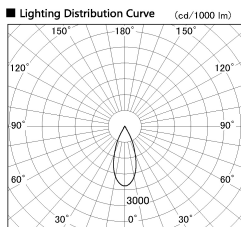

Item no. DD136-2040DB9040-R

Series Name: Cledy versa R-G Antiglare
(DD136-AG-R)

Dark Mirror Reflector

Installation	Recessed mount
Type	Cledy versa R-G Antiglare (DD136-AG-R)
Fixture wattage	20W
Beam angle	37 deg
Color Temp.	4000K
CRI	Ra>90
Luminous	1830 lm
Body	Die-cast aluminum alloy
Body finish	N/A
Trim finish	Black
Reflector finish	Dark Mirror
IP Rate	IP20
Light source	COB module
Input Voltage	AC220~240V
Dimming Type	Non-Dimmable
Certificate	CE, CCC
Cut Hole	125mm